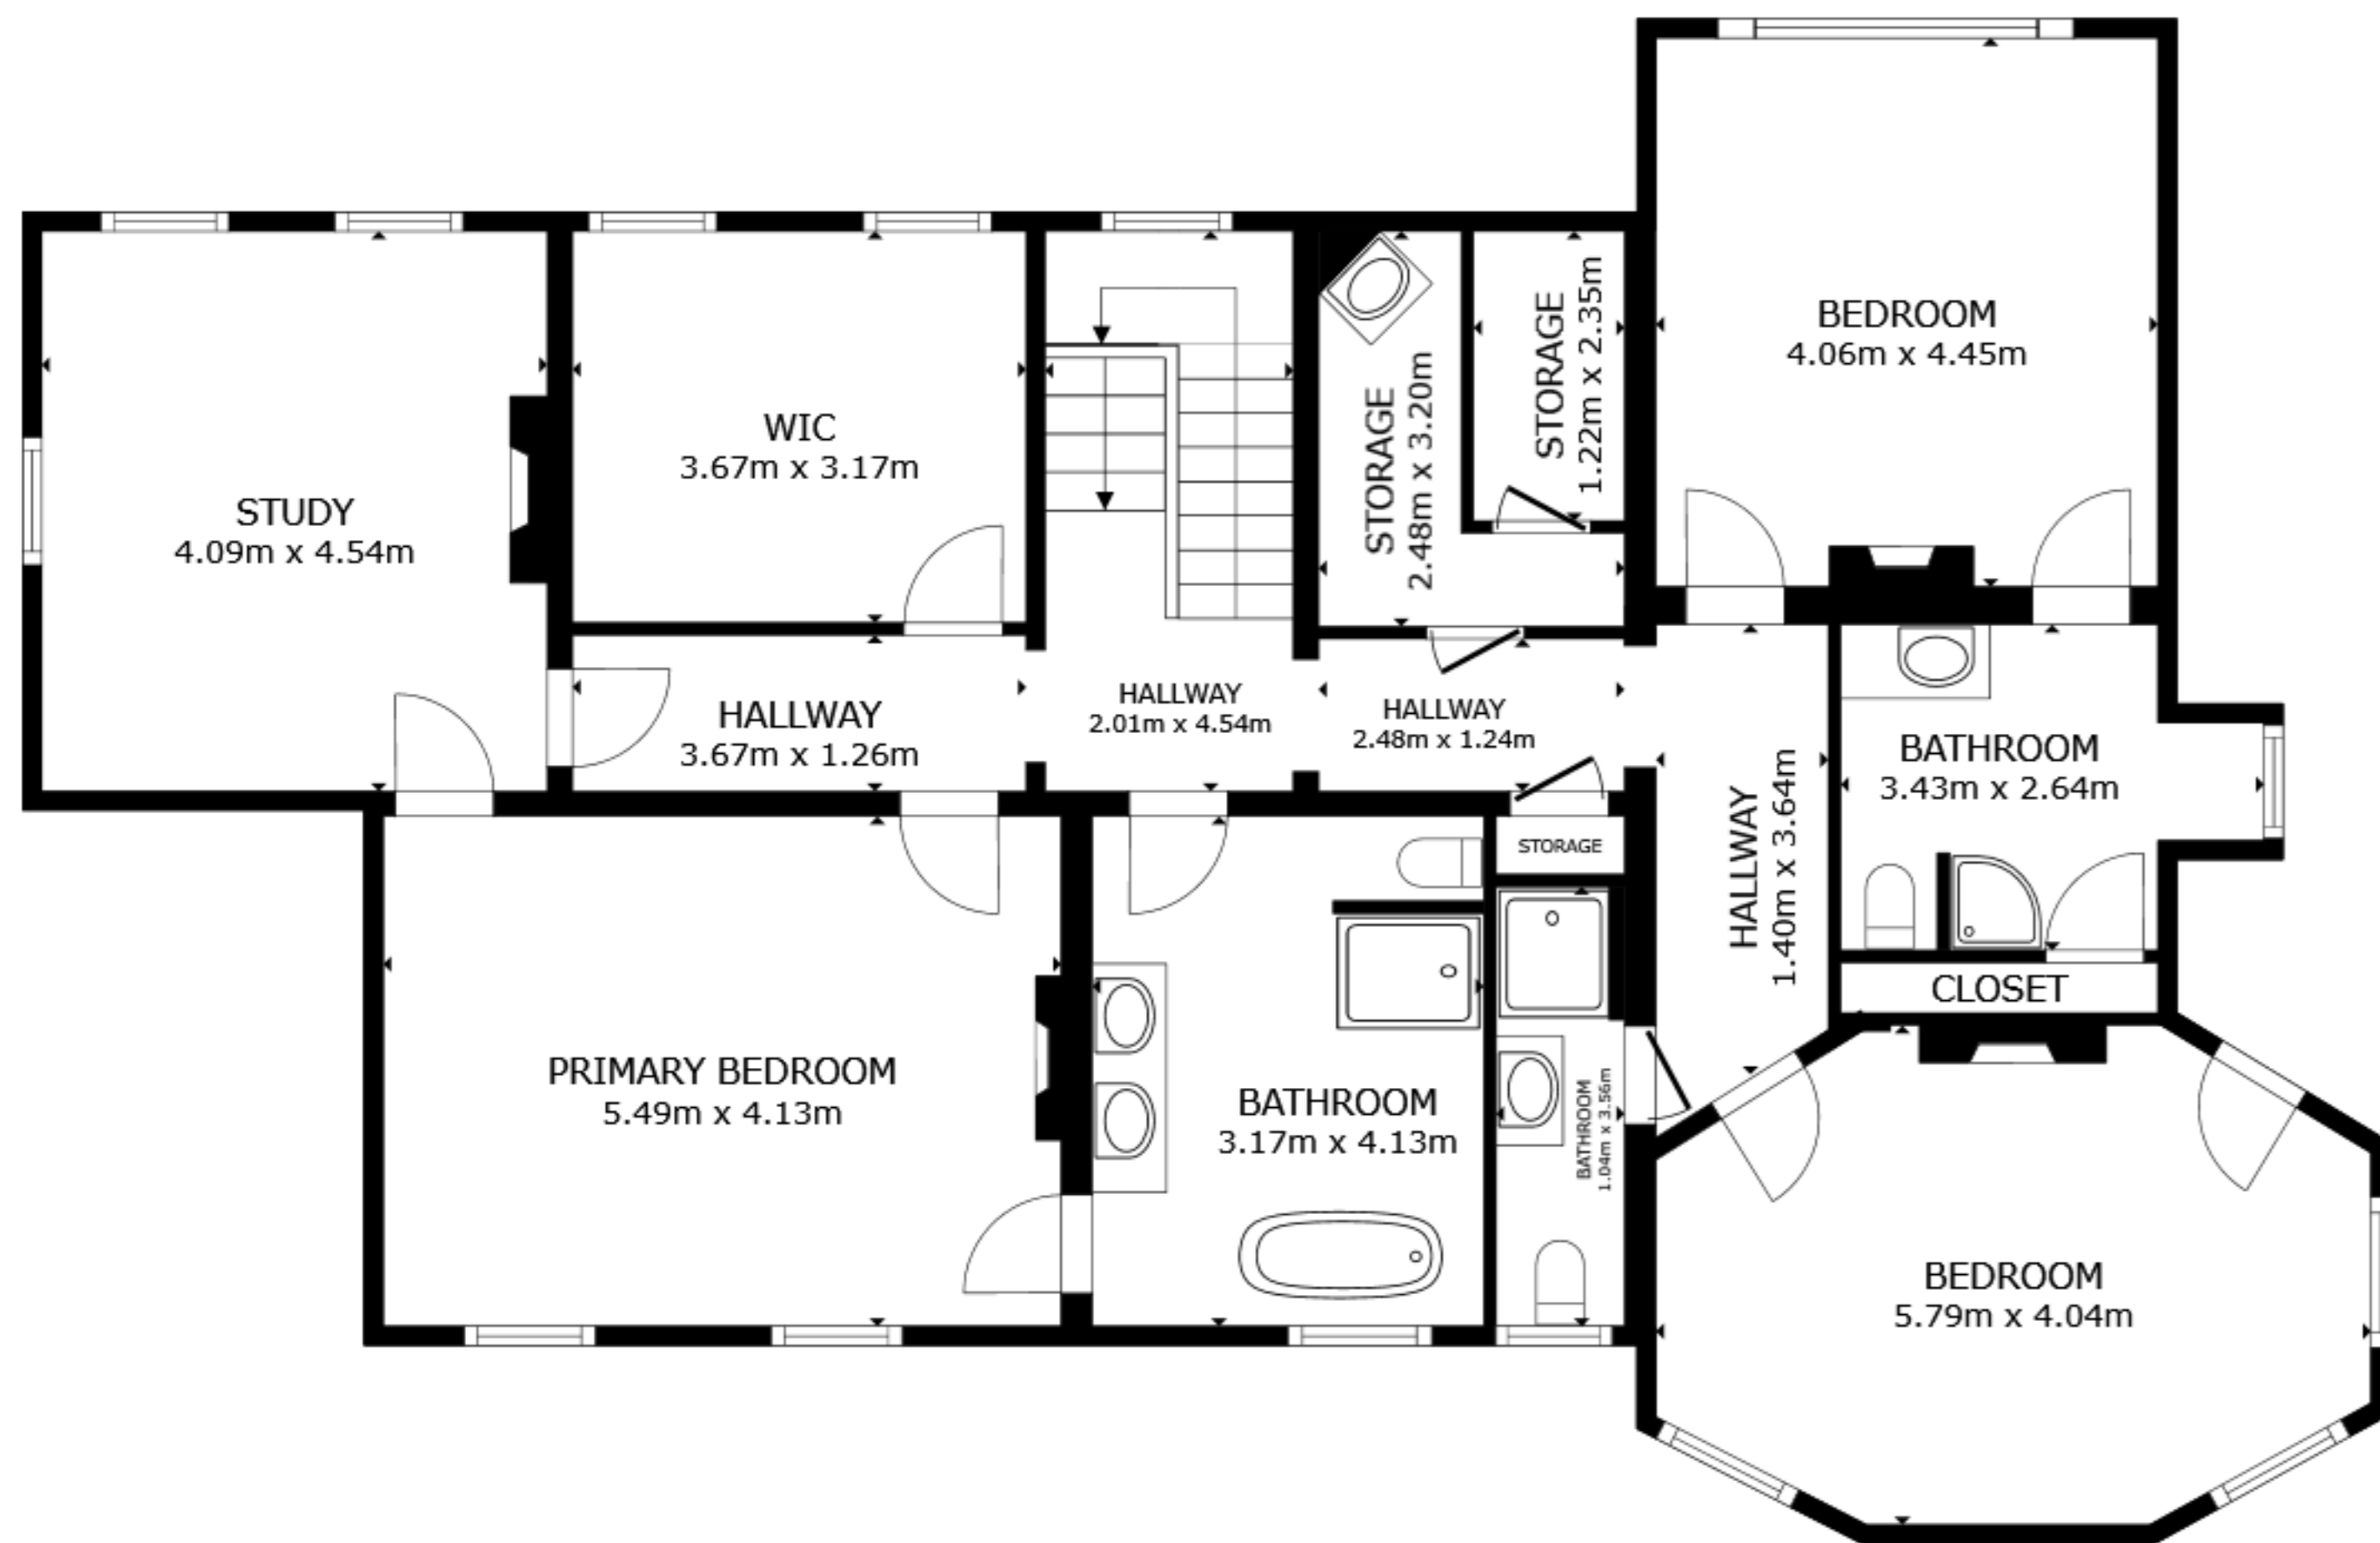

FLOOR 1

FLOOR 2

FLOOR 3

FLOOR 4

GROSS INTERNAL AREA
 FLOOR 1 146.8 m² FLOOR 2 195.7 m² FLOOR 3 158.0 m² FLOOR 4 103.1 m²
 EXCLUDED AREAS : GAME ROOM 23.7 m² VERANDA 18.1 m²
 TOTAL : 603.5 m²

SIZES AND DIMENSIONS ARE APPROXIMATE, ACTUAL MAY VARY.