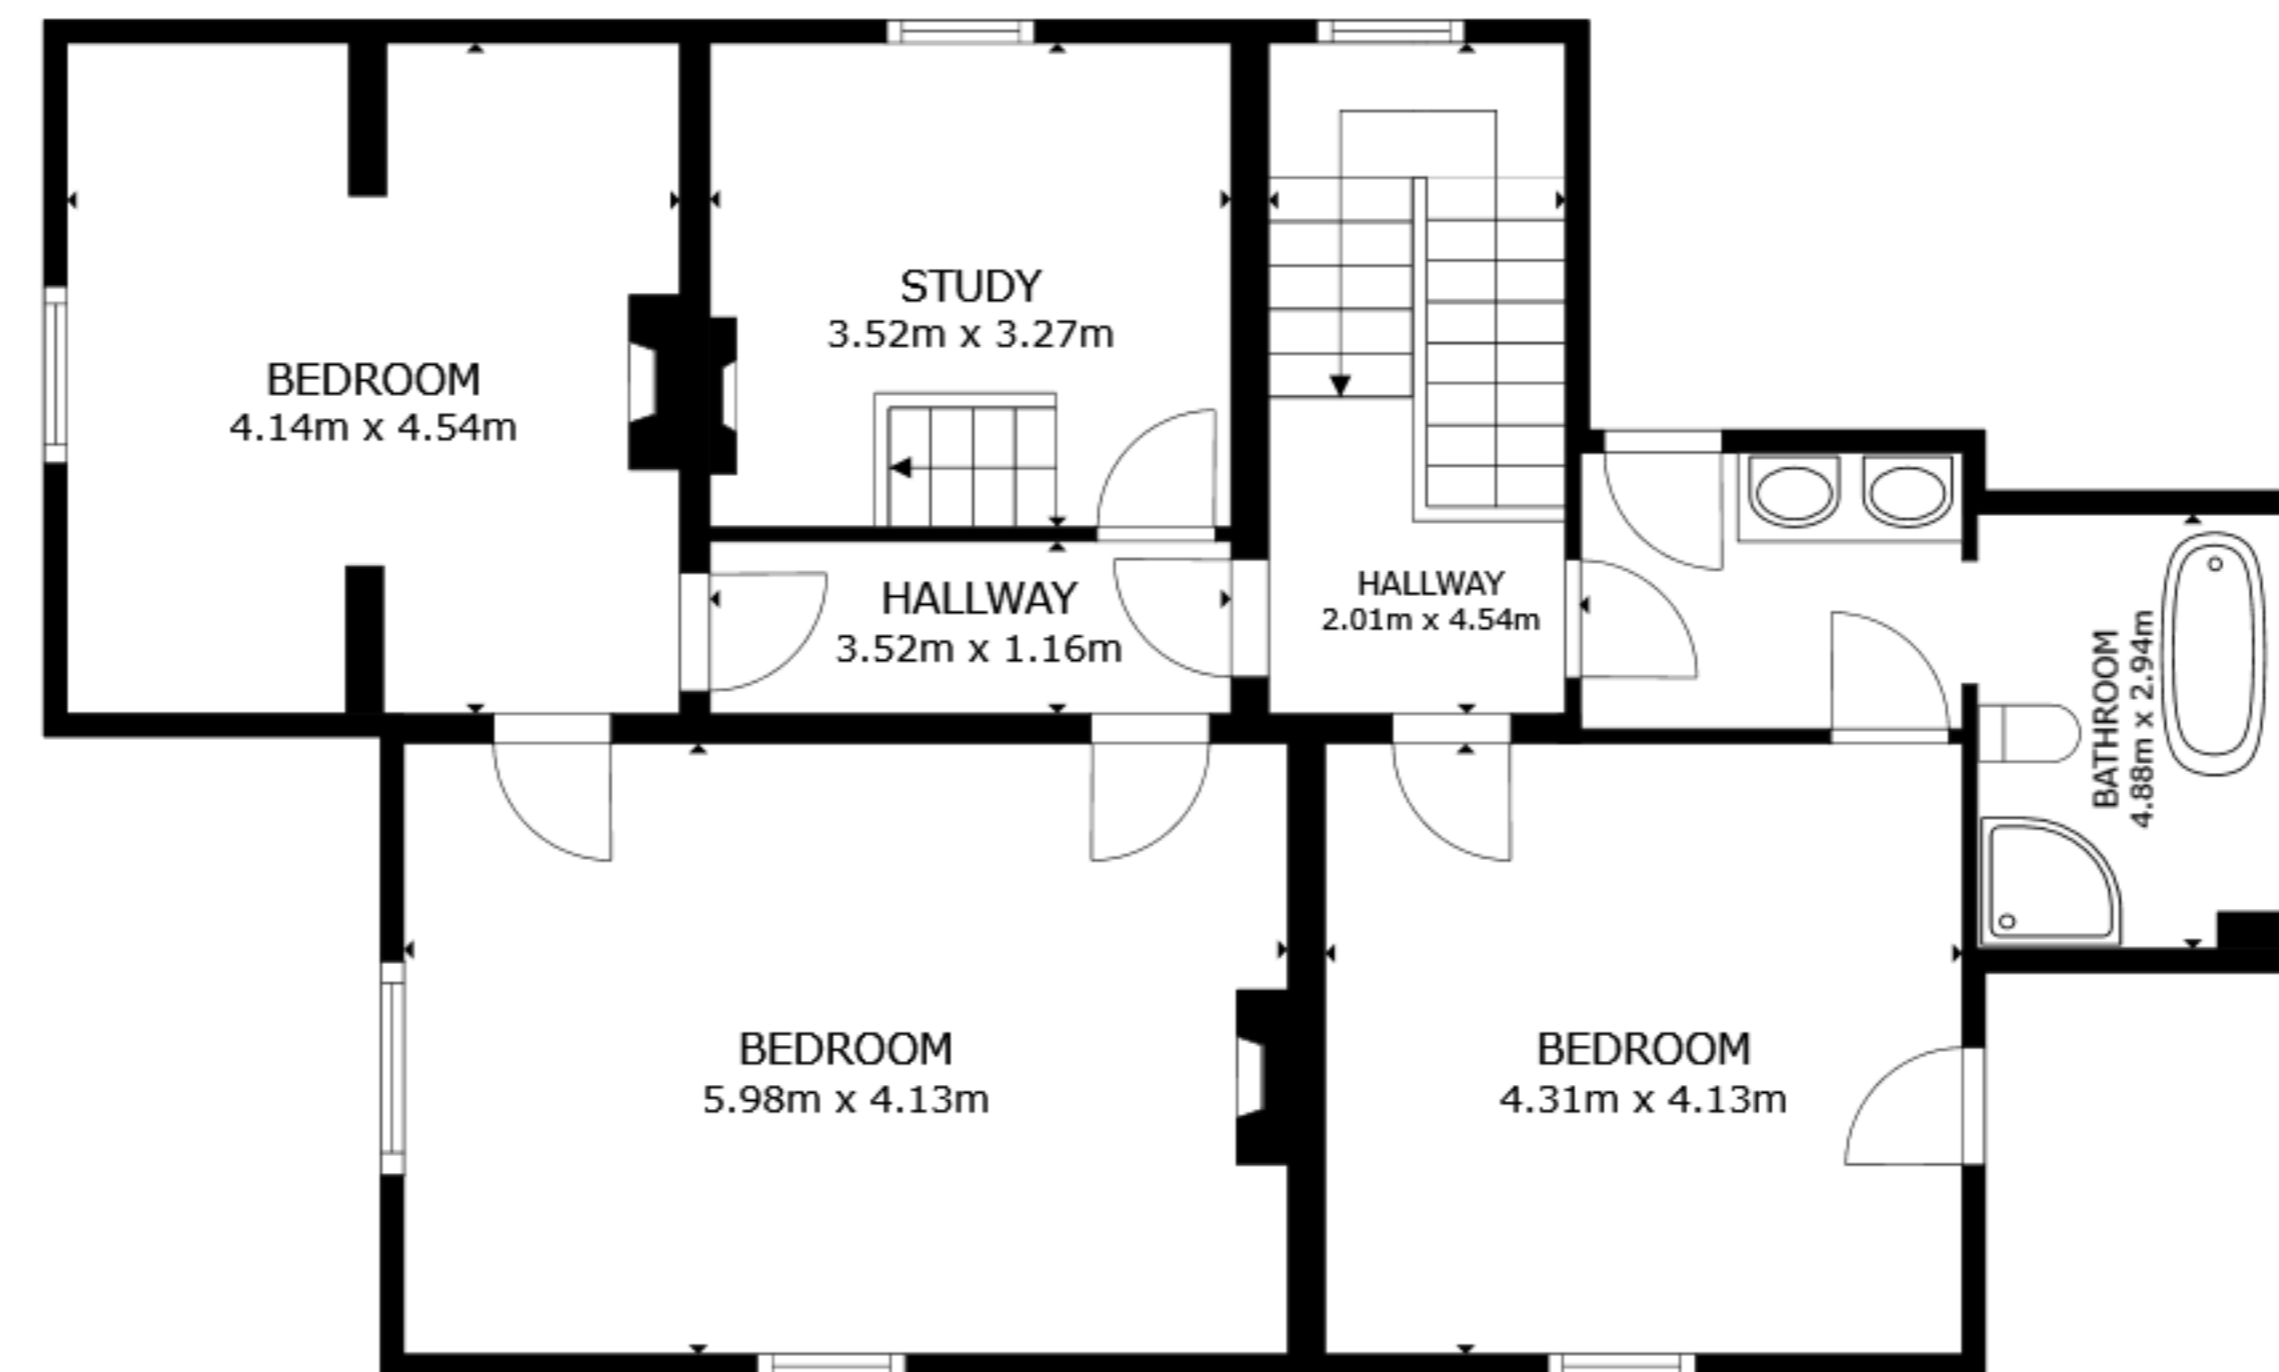

FLOOR 1

FLOOR 2

FLOOR 3

FLOOR 4

GROSS INTERNAL AREA
 FLOOR 1 146.8 m² FLOOR 2 195.7 m² FLOOR 3 158.0 m² FLOOR 4 103.1 m²
 EXCLUDED AREAS : GAME ROOM 23.7 m² VERANDA 18.1 m²
 TOTAL : 603.5 m²

SIZES AND DIMENSIONS ARE APPROXIMATE, ACTUAL MAY VARY.