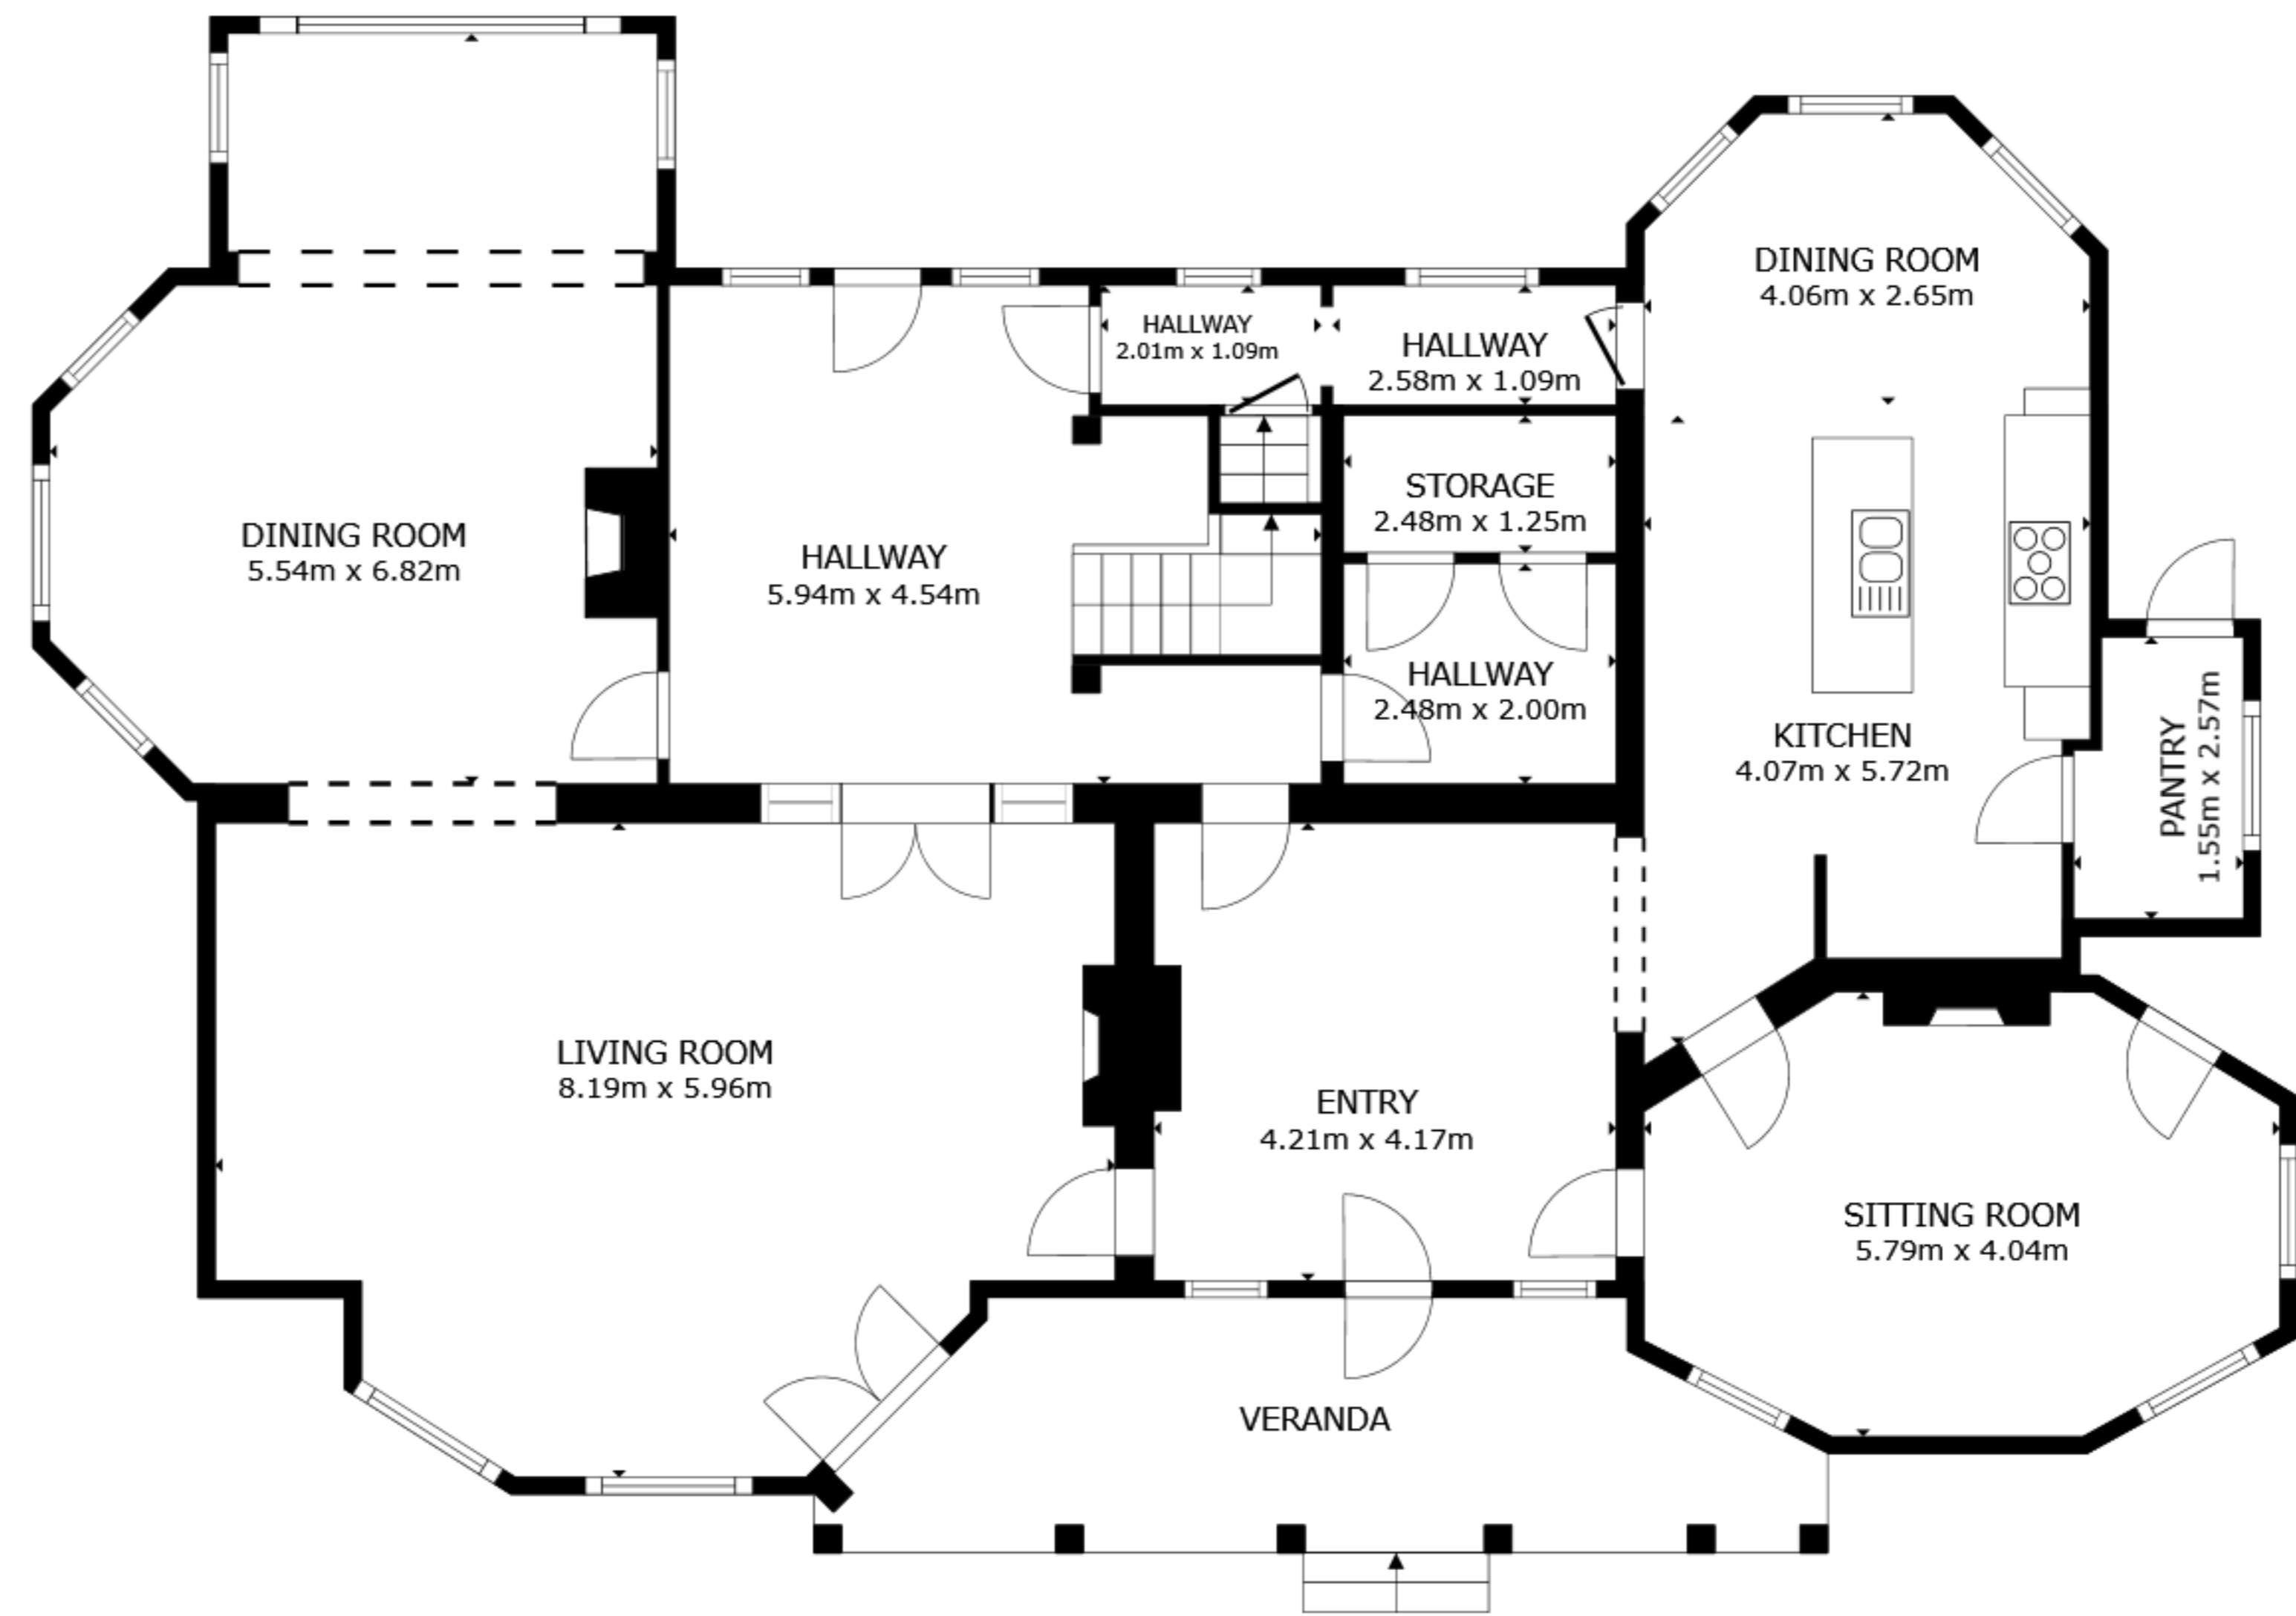

FLOOR 1

FLOOR 2

FLOOR 3

FLOOR 4

GROSS INTERNAL AREA
 FLOOR 1 146.8 m² FLOOR 2 195.7 m² FLOOR 3 158.0 m² FLOOR 4 103.1 m²
 EXCLUDED AREAS : GAME ROOM 23.7 m² VERANDA 18.1 m²
 TOTAL : 603.5 m²

SIZES AND DIMENSIONS ARE APPROXIMATE, ACTUAL MAY VARY.