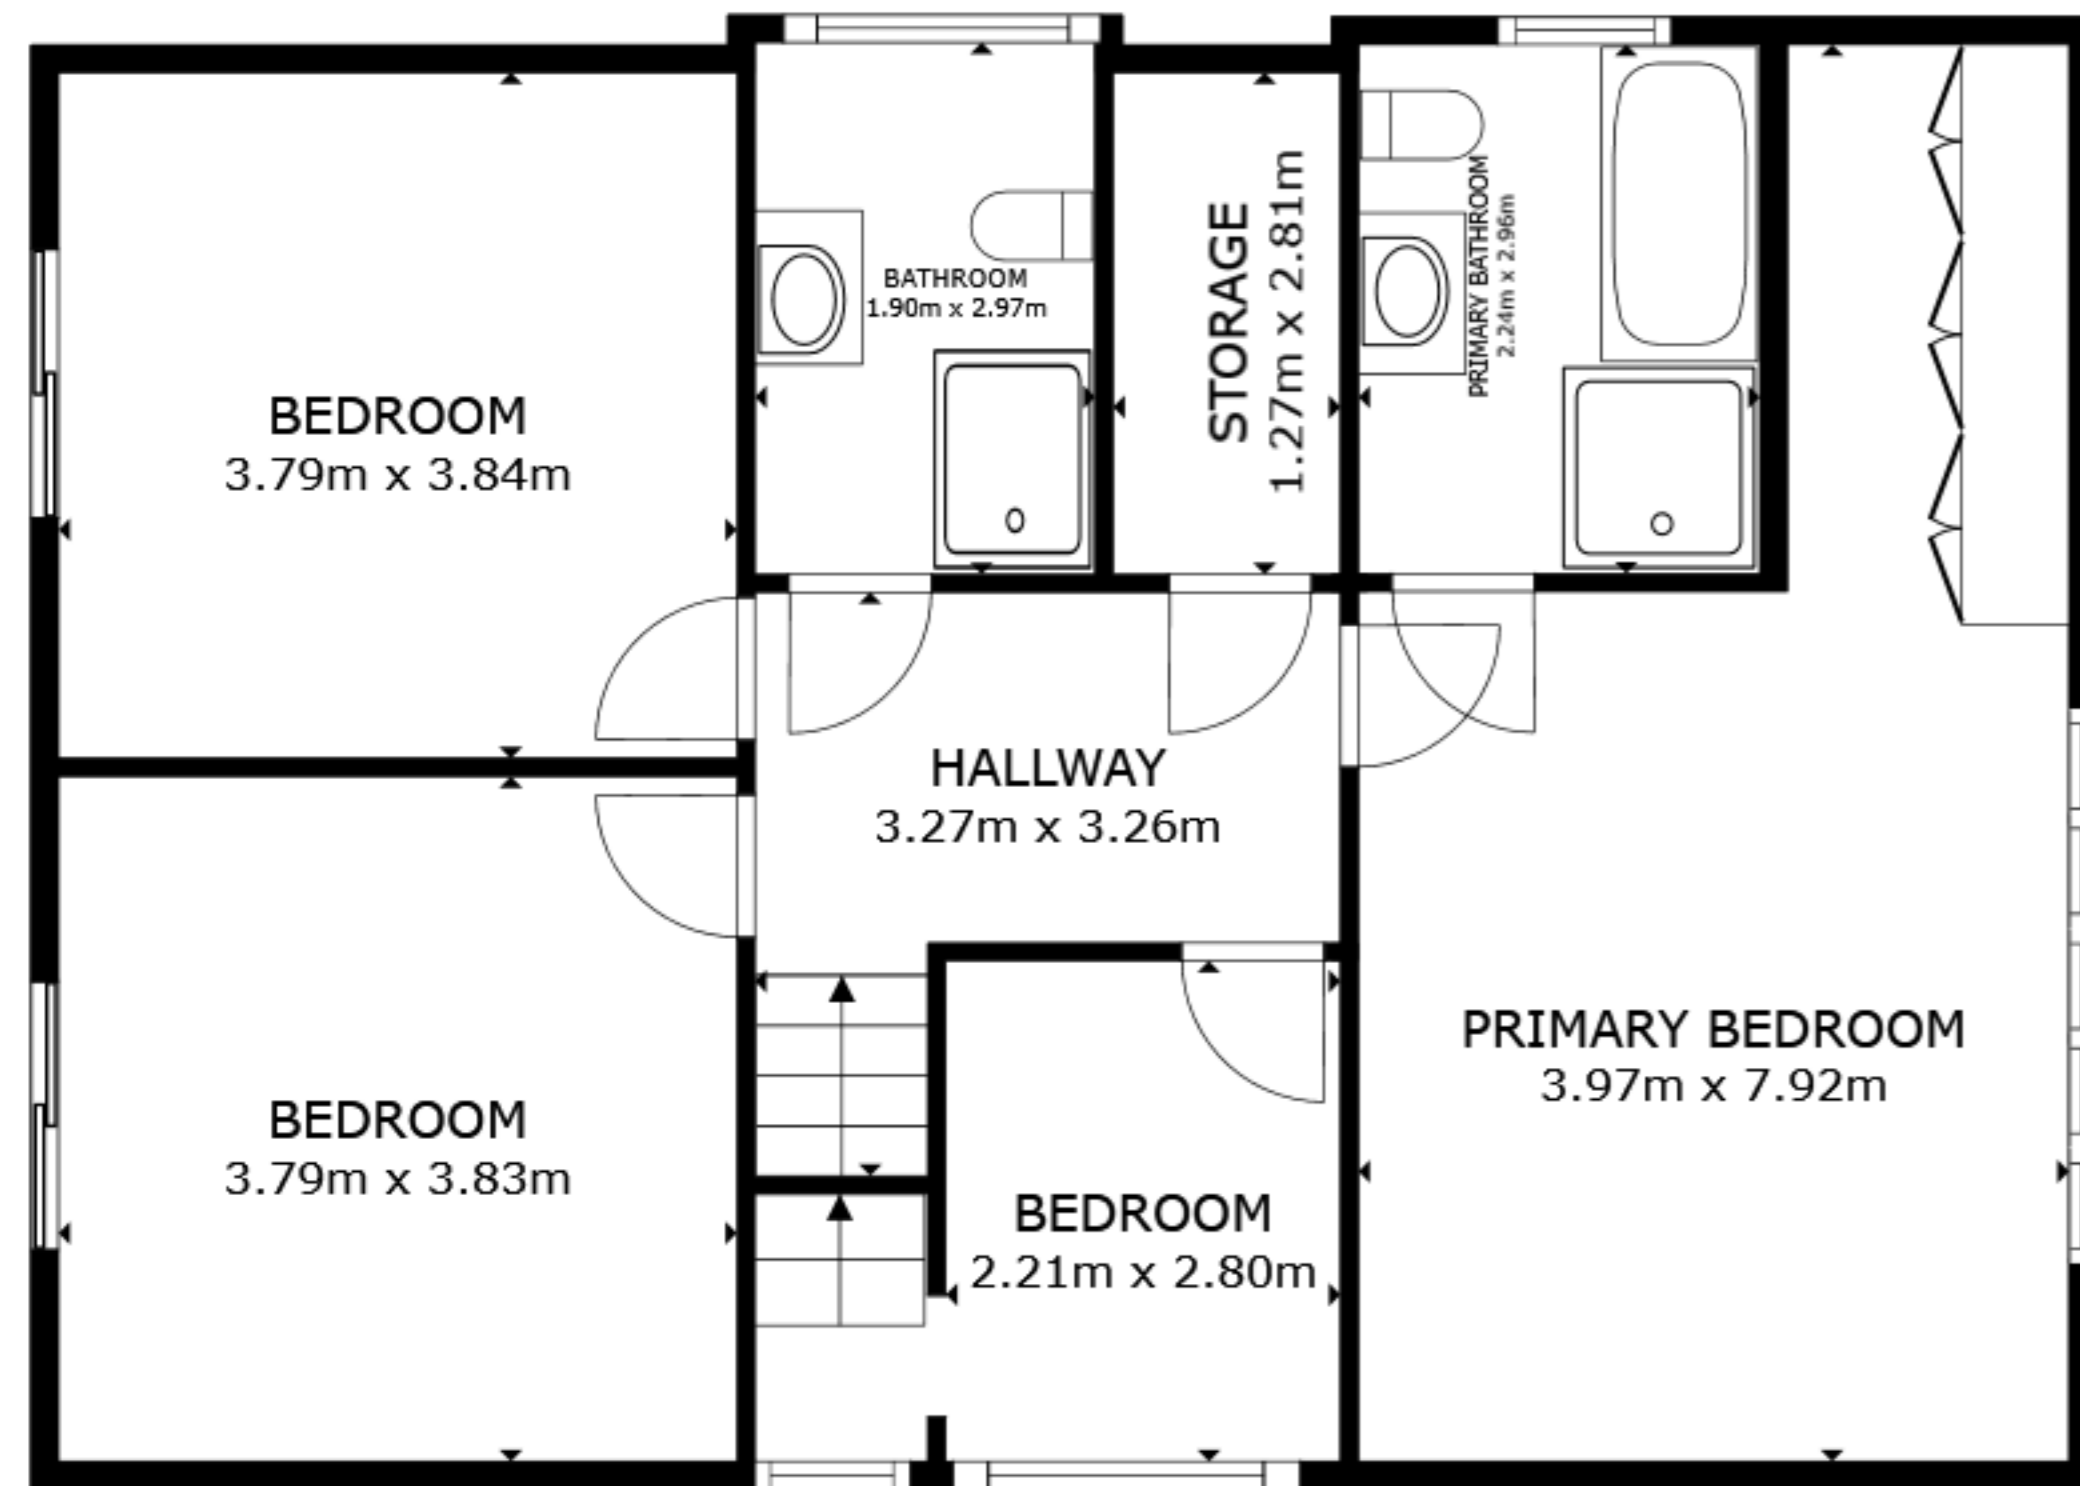

FLOOR 1

FLOOR 2

FLOOR 3

FLOOR 4

GROSS INTERNAL AREA
 FLOOR 1 146.9 m² FLOOR 2 152.4 m² FLOOR 3 88.2 m² FLOOR 4 60.8 m²
 TOTAL : 448.2 m²
 SIZES AND DIMENSIONS ARE APPROXIMATE, ACTUAL MAY VARY.