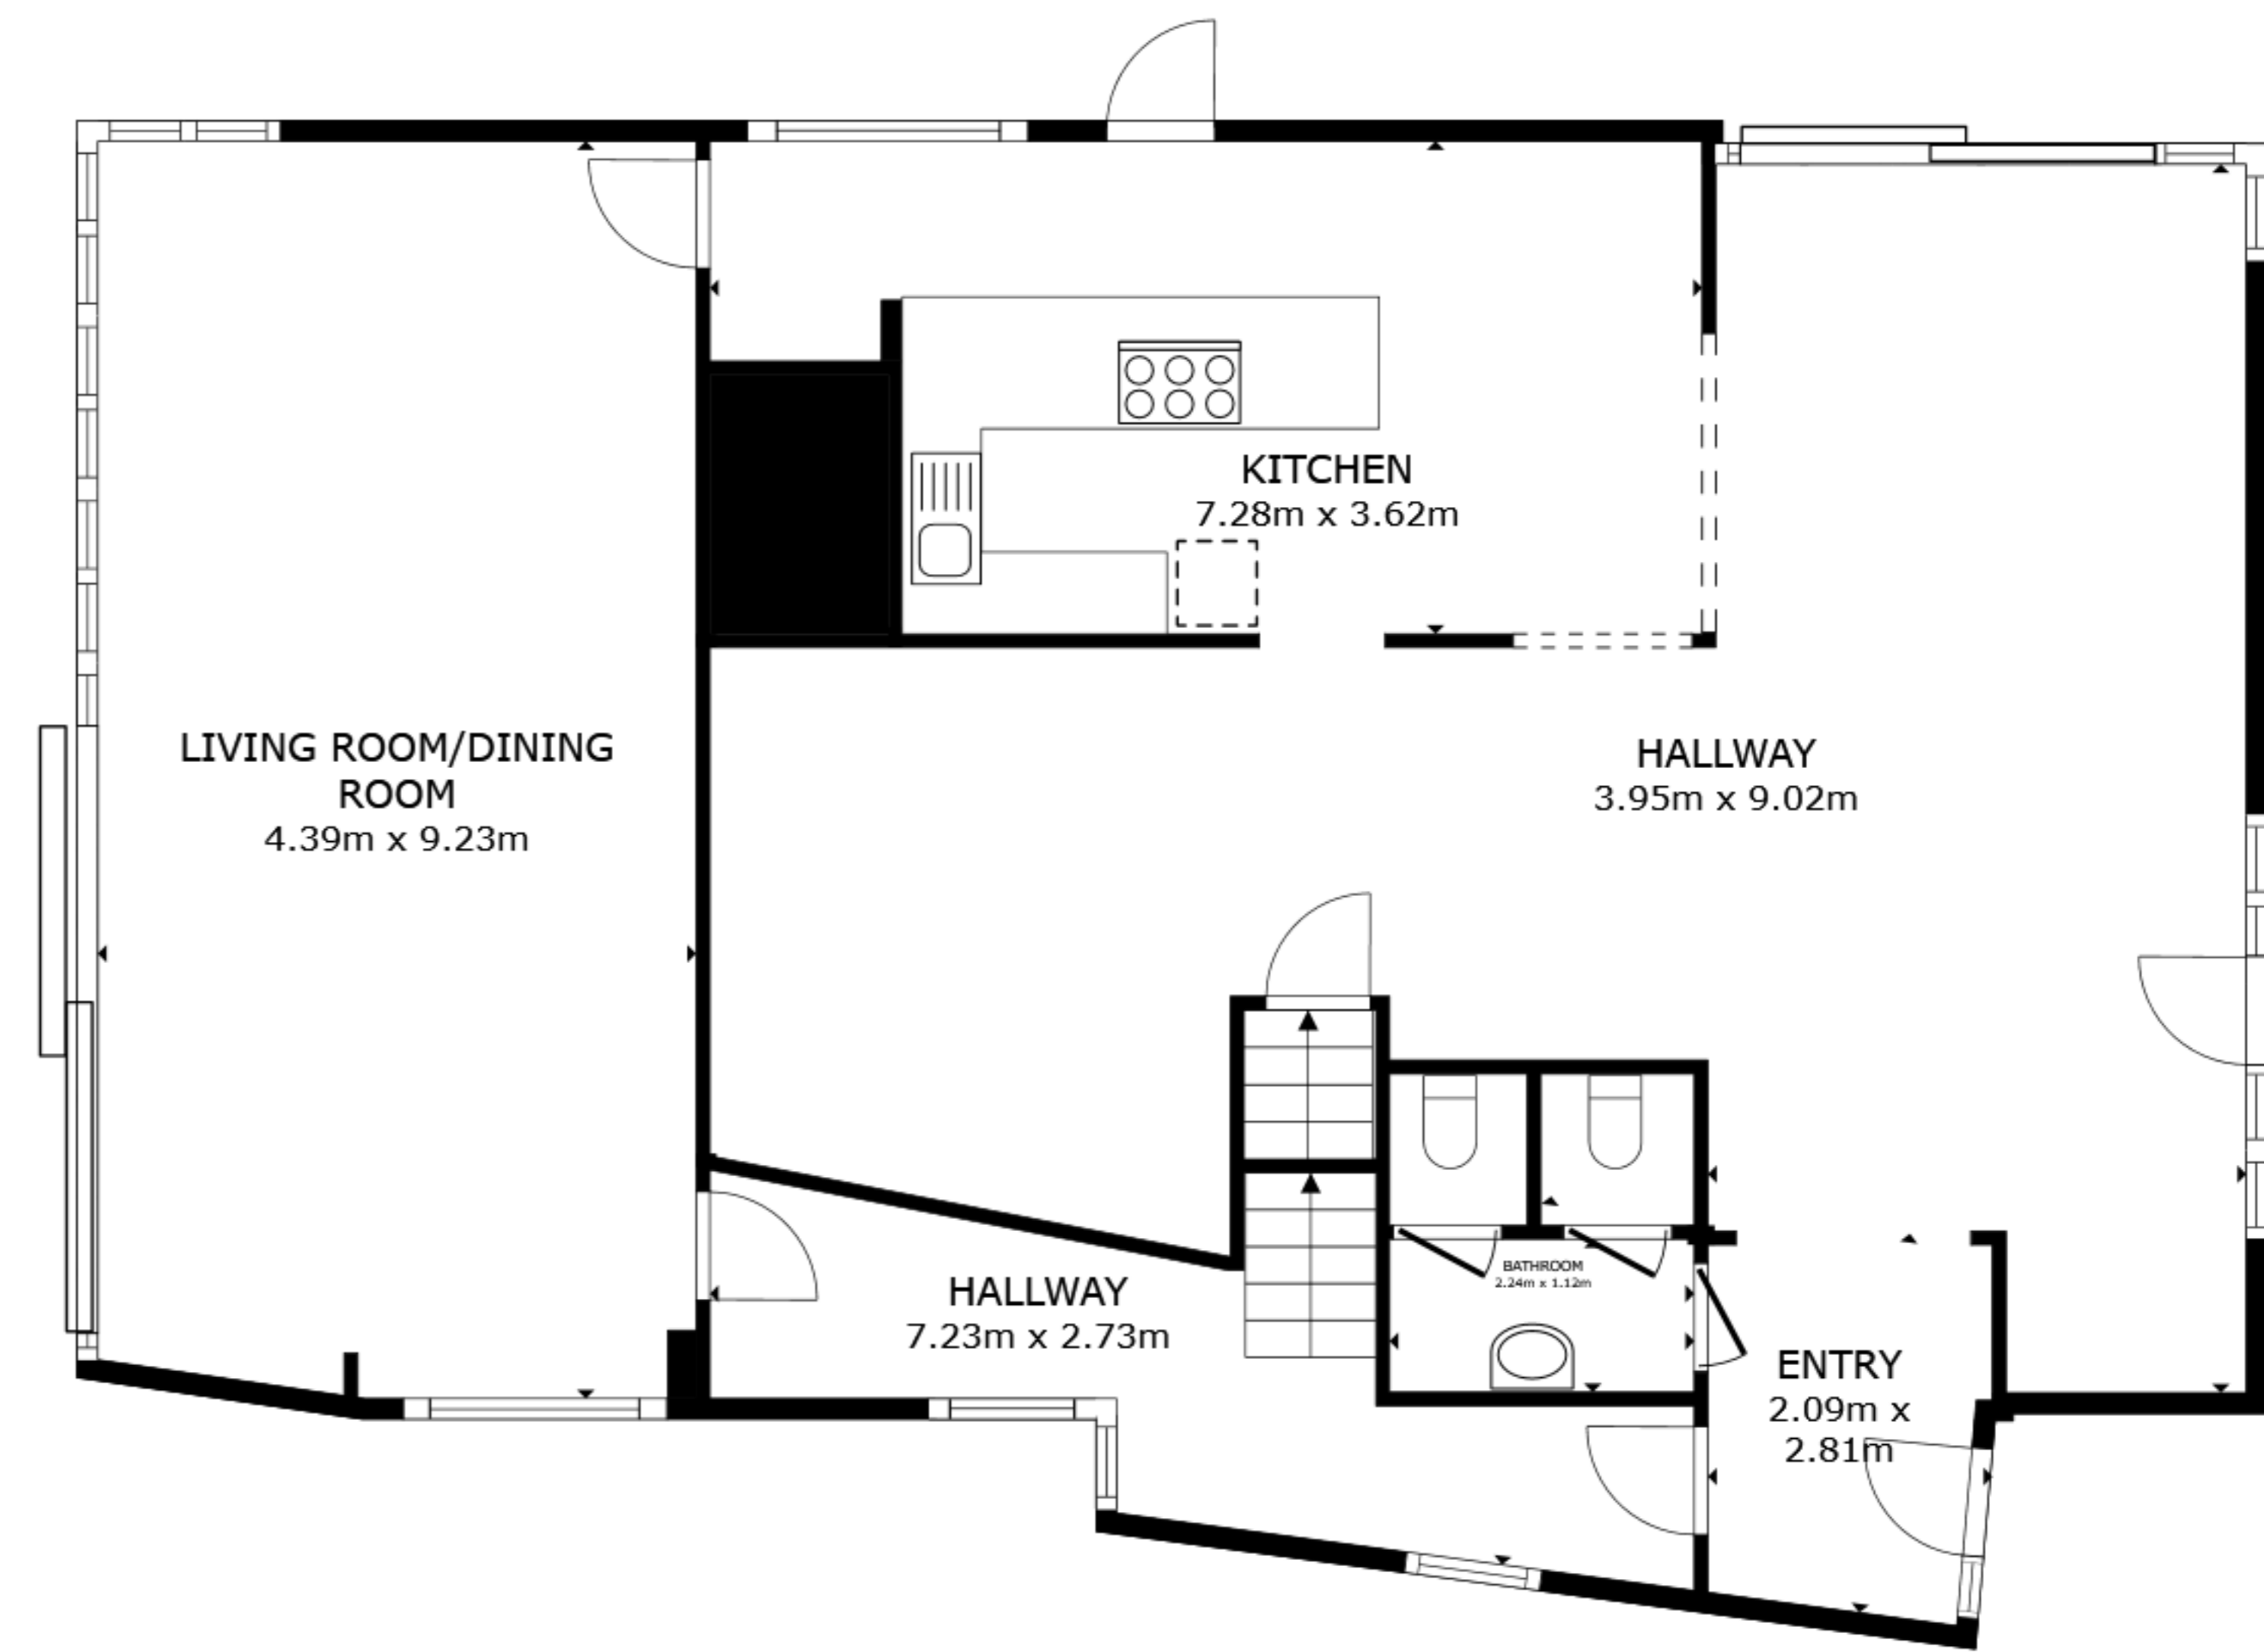

FLOOR 1

FLOOR 2

FLOOR 3

FLOOR 4

GROSS INTERNAL AREA
 FLOOR 1 146.9 m² FLOOR 2 152.4 m² FLOOR 3 88.2 m² FLOOR 4 60.8 m²
 TOTAL : 448.2 m²
 SIZES AND DIMENSIONS ARE APPROXIMATE, ACTUAL MAY VARY.