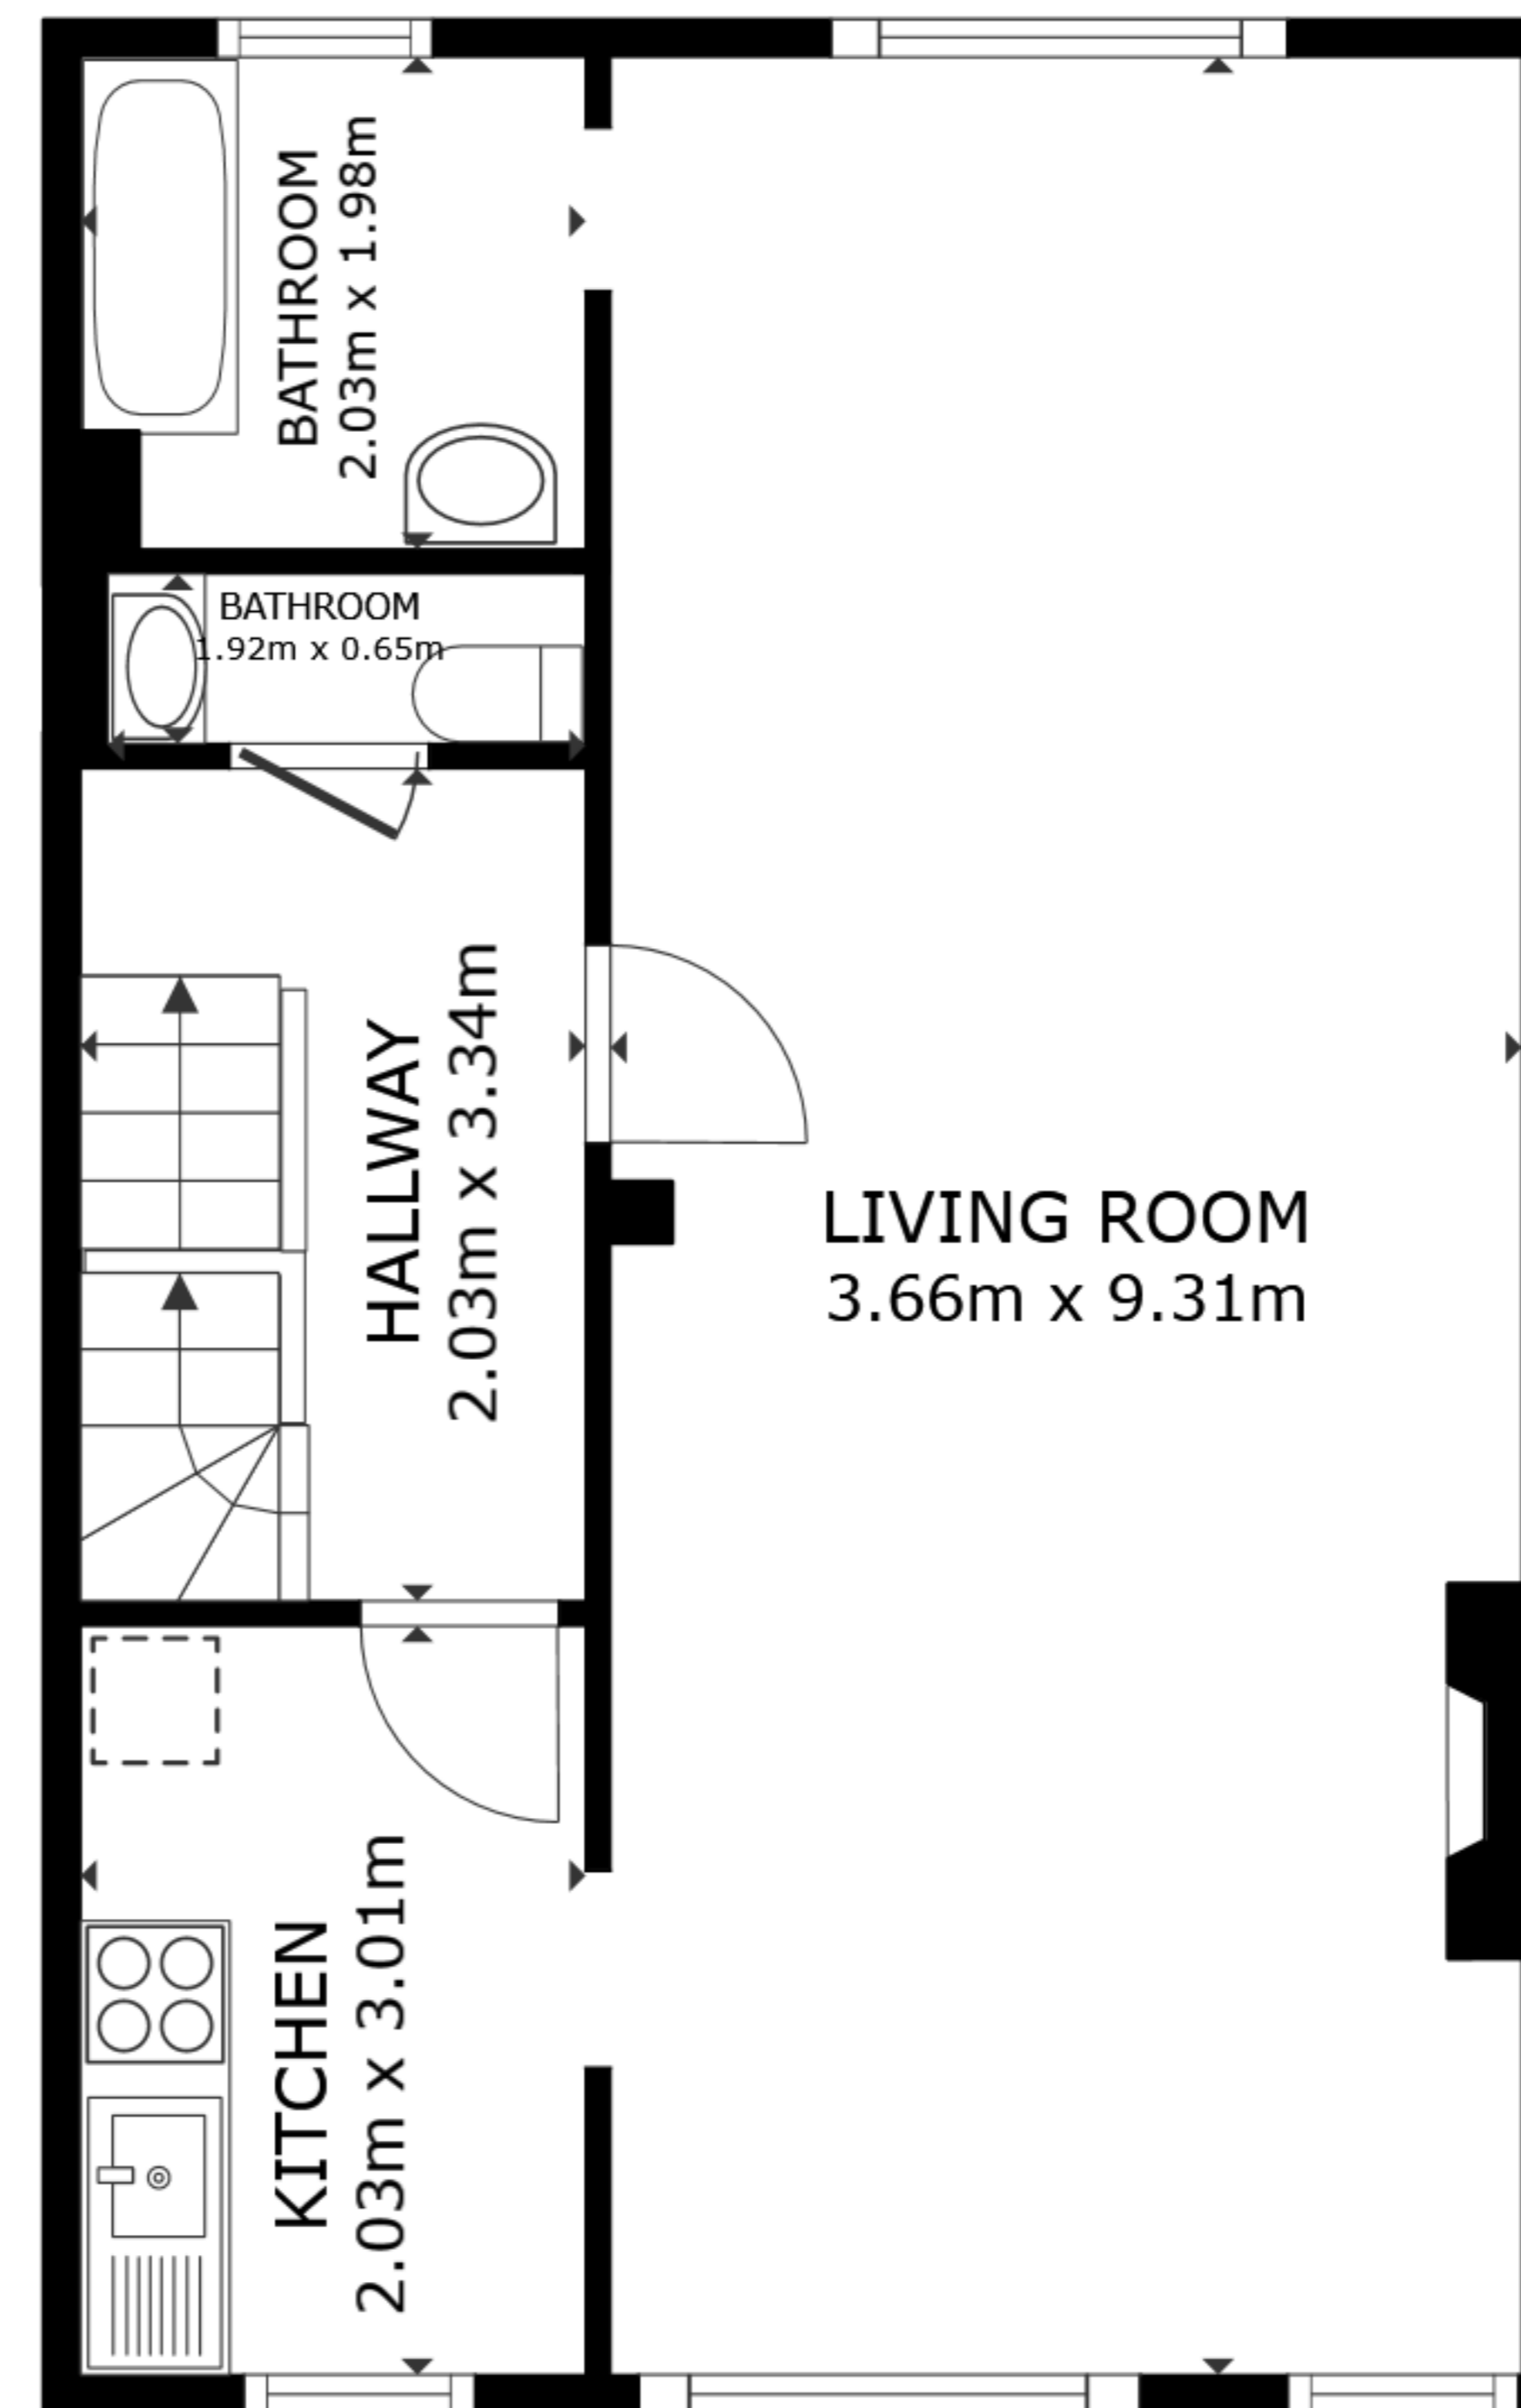

FLOOR 1

FLOOR 2

FLOOR 3

FLOOR 4

GROSS INTERNAL AREA
 FLOOR 1 7.4 m² FLOOR 2 39.5 m² FLOOR 3 53.8 m² FLOOR 4 54.3 m²
 EXCLUDED AREAS : GARAGE 16.1 m² PATIO 21.6 m²
 TOTAL : 155.0 m²
 SIZES AND DIMENSIONS ARE APPROXIMATE, ACTUAL MAY VARY.