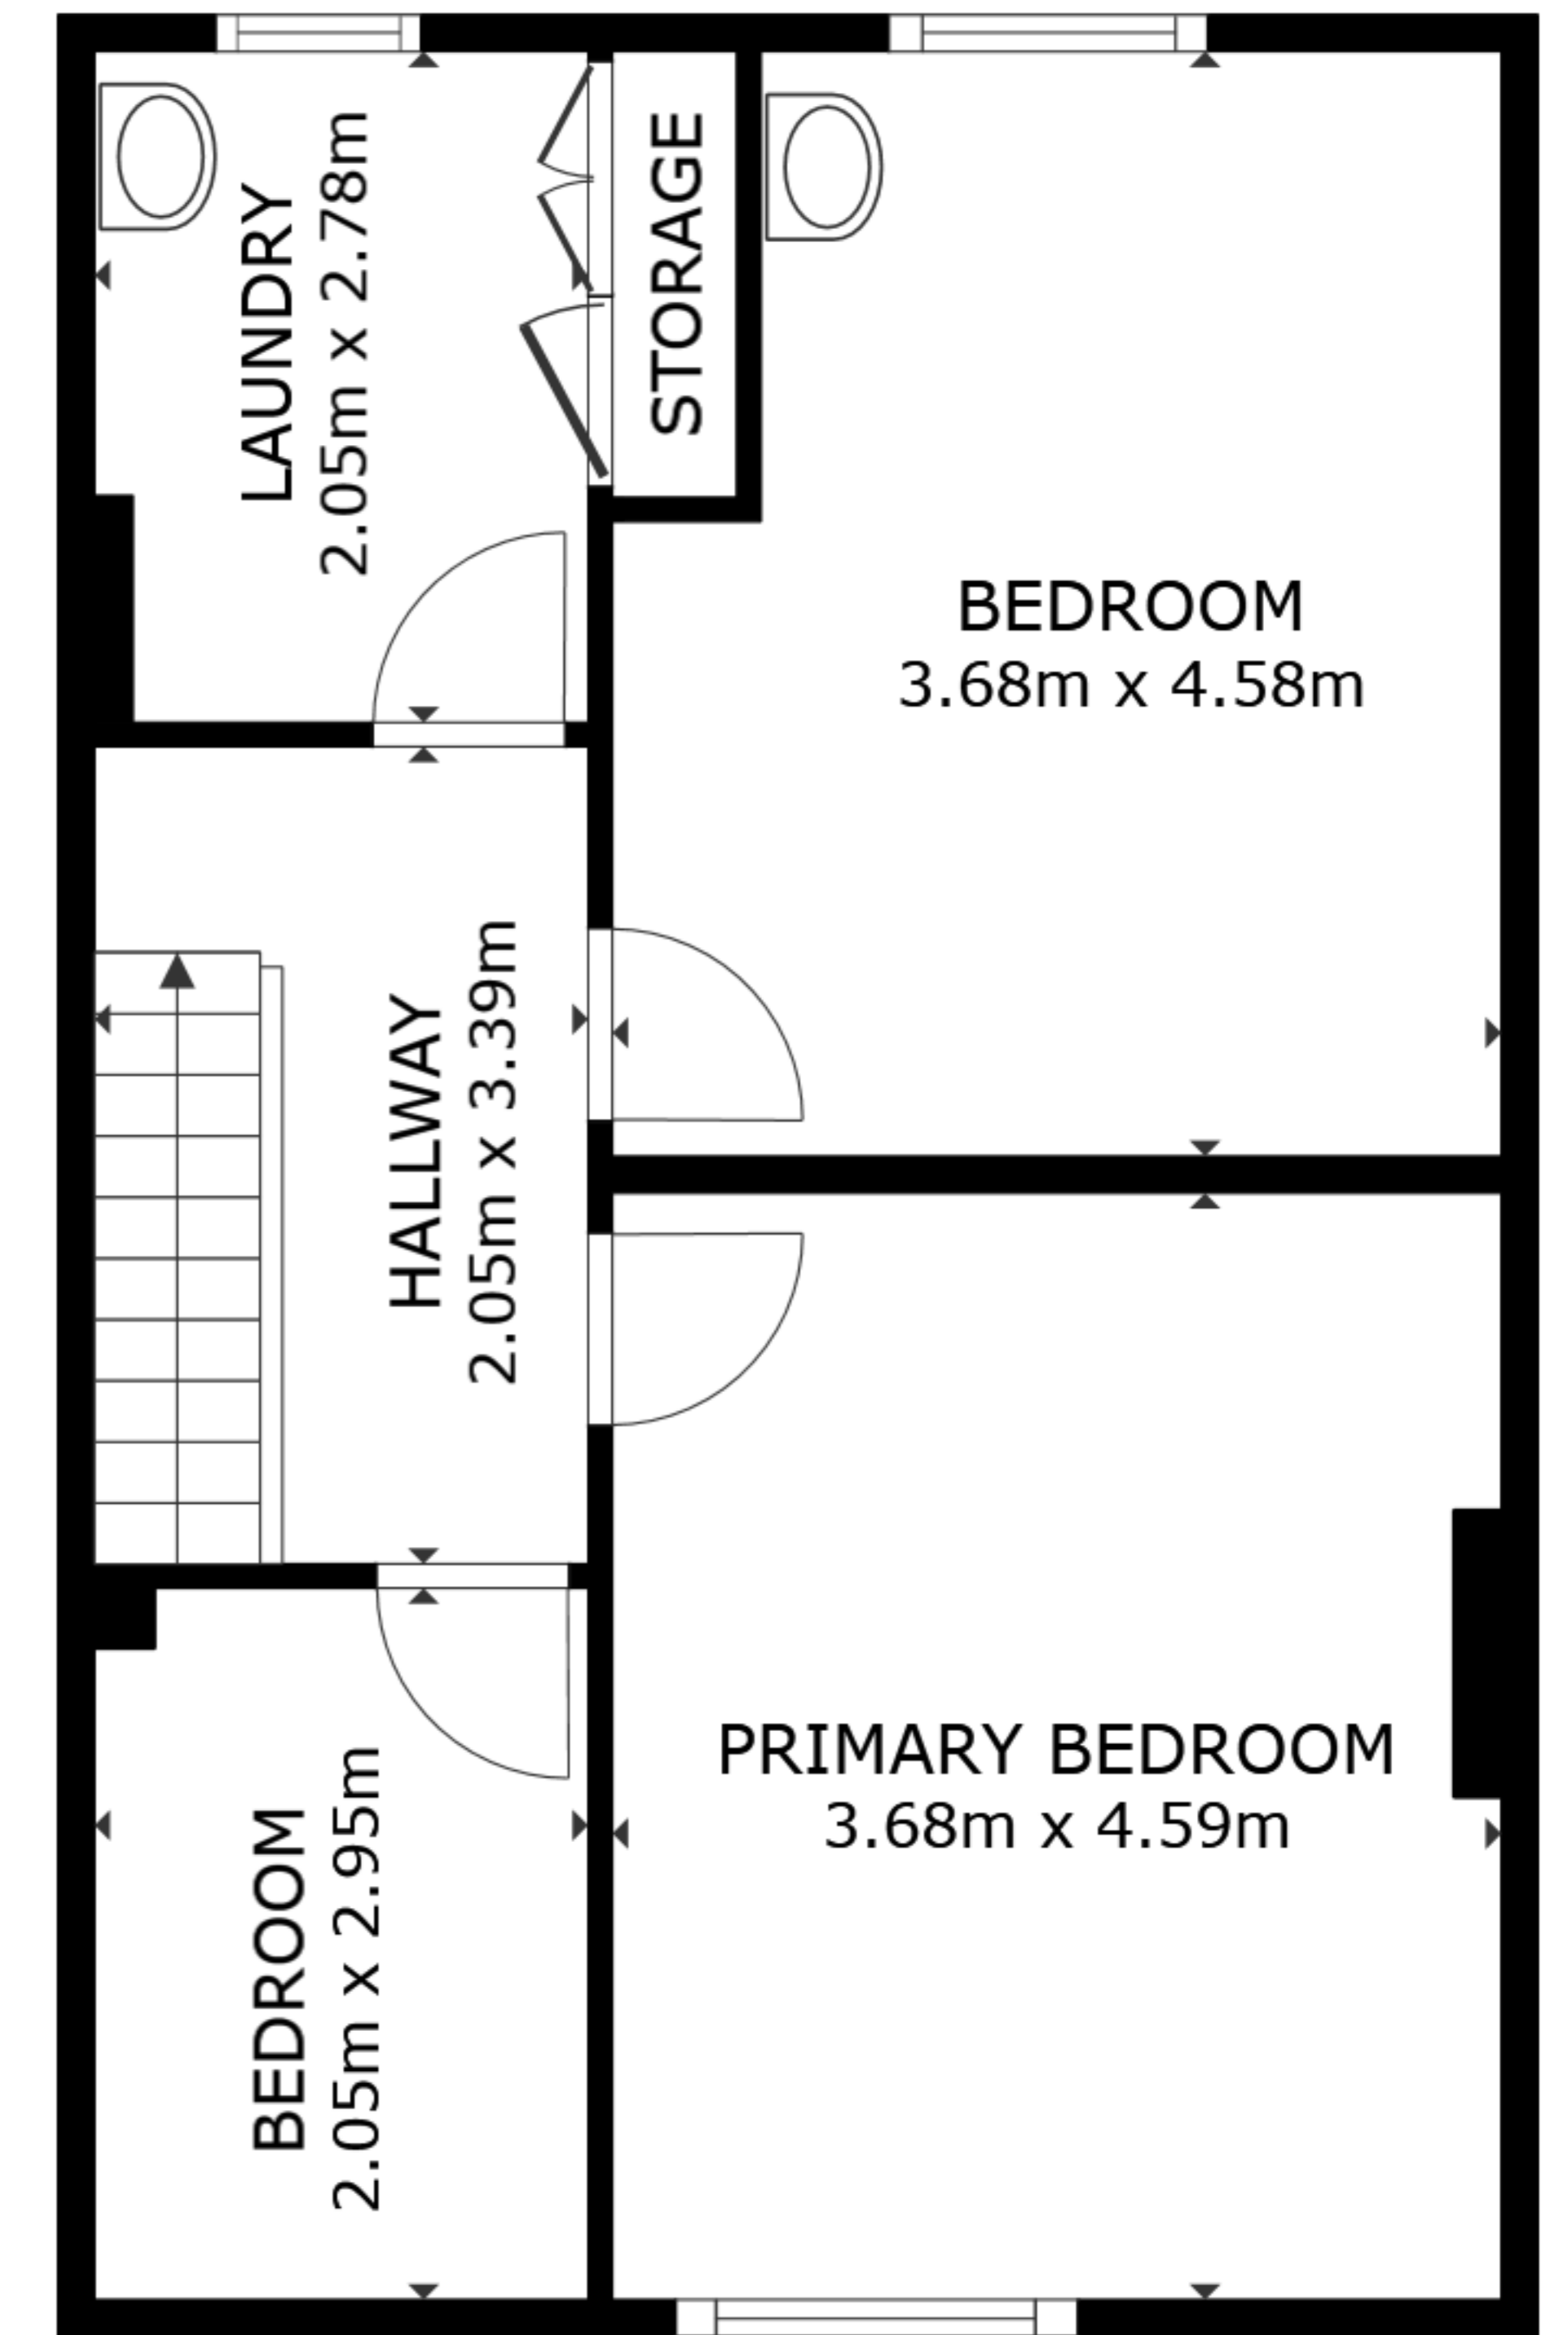

FLOOR 1

FLOOR 2

FLOOR 3

FLOOR 4

GROSS INTERNAL AREA
 FLOOR 1 7.4 m² FLOOR 2 39.5 m² FLOOR 3 53.8 m² FLOOR 4 54.3 m²
 EXCLUDED AREAS : GARAGE 16.1 m² PATIO 21.6 m²
 TOTAL : 155.0 m²
 SIZES AND DIMENSIONS ARE APPROXIMATE, ACTUAL MAY VARY.