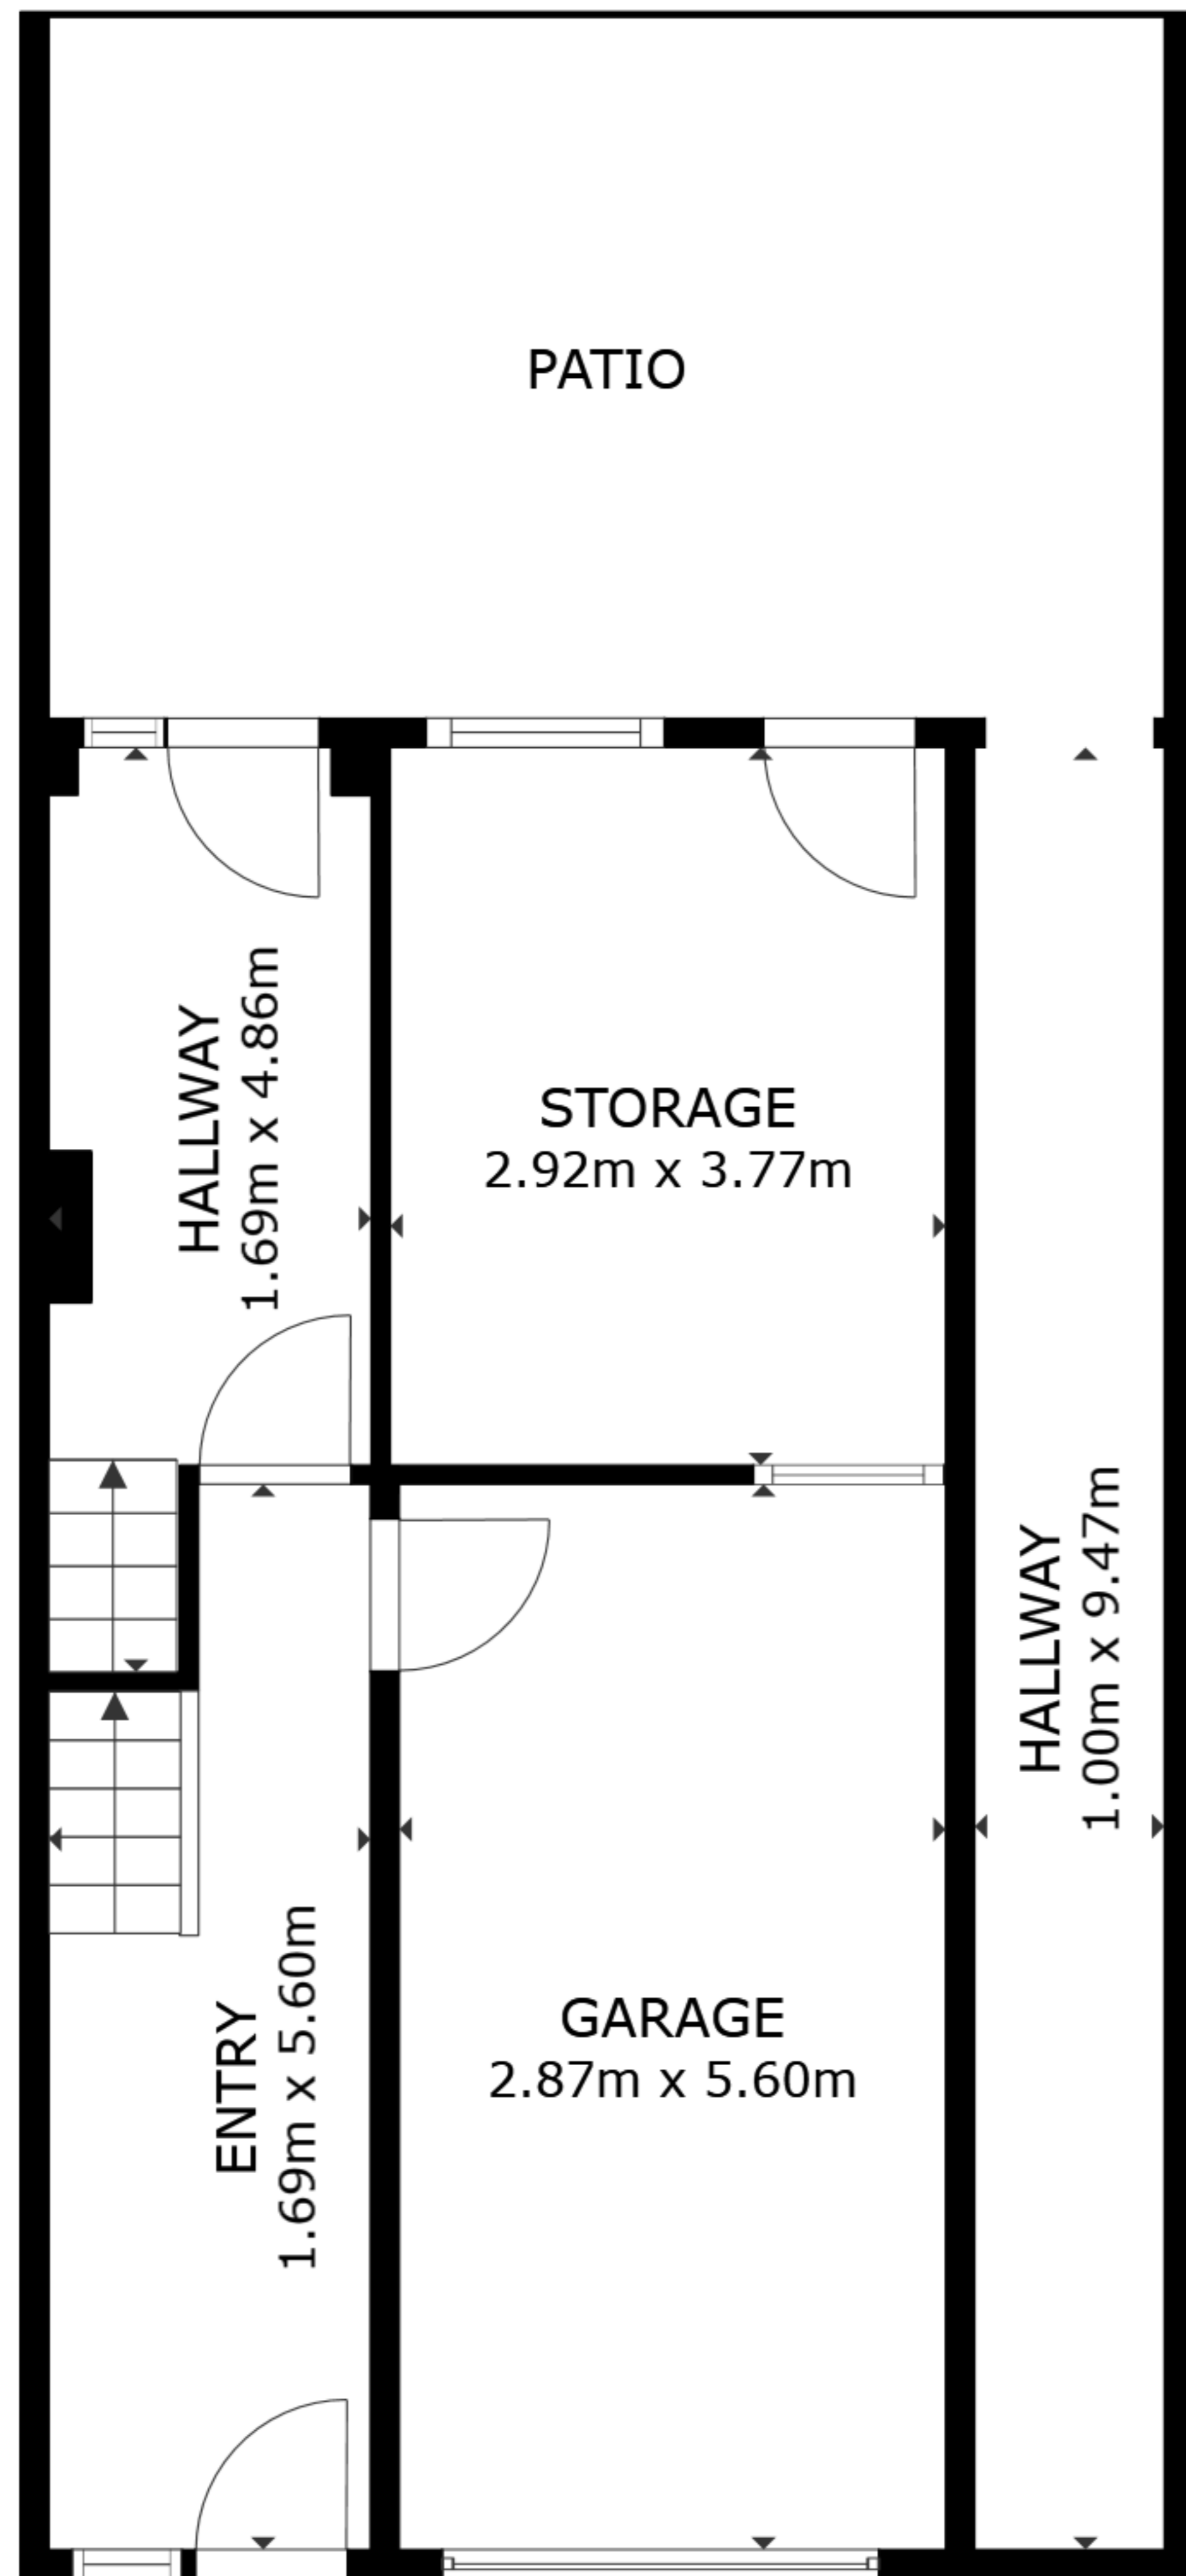

FLOOR 1

FLOOR 2

FLOOR 3

FLOOR 4

GROSS INTERNAL AREA
 FLOOR 1 7.4 m² FLOOR 2 39.5 m² FLOOR 3 53.8 m² FLOOR 4 54.3 m²
 EXCLUDED AREAS : GARAGE 16.1 m² PATIO 21.6 m²
 TOTAL : 155.0 m²
 SIZES AND DIMENSIONS ARE APPROXIMATE, ACTUAL MAY VARY.