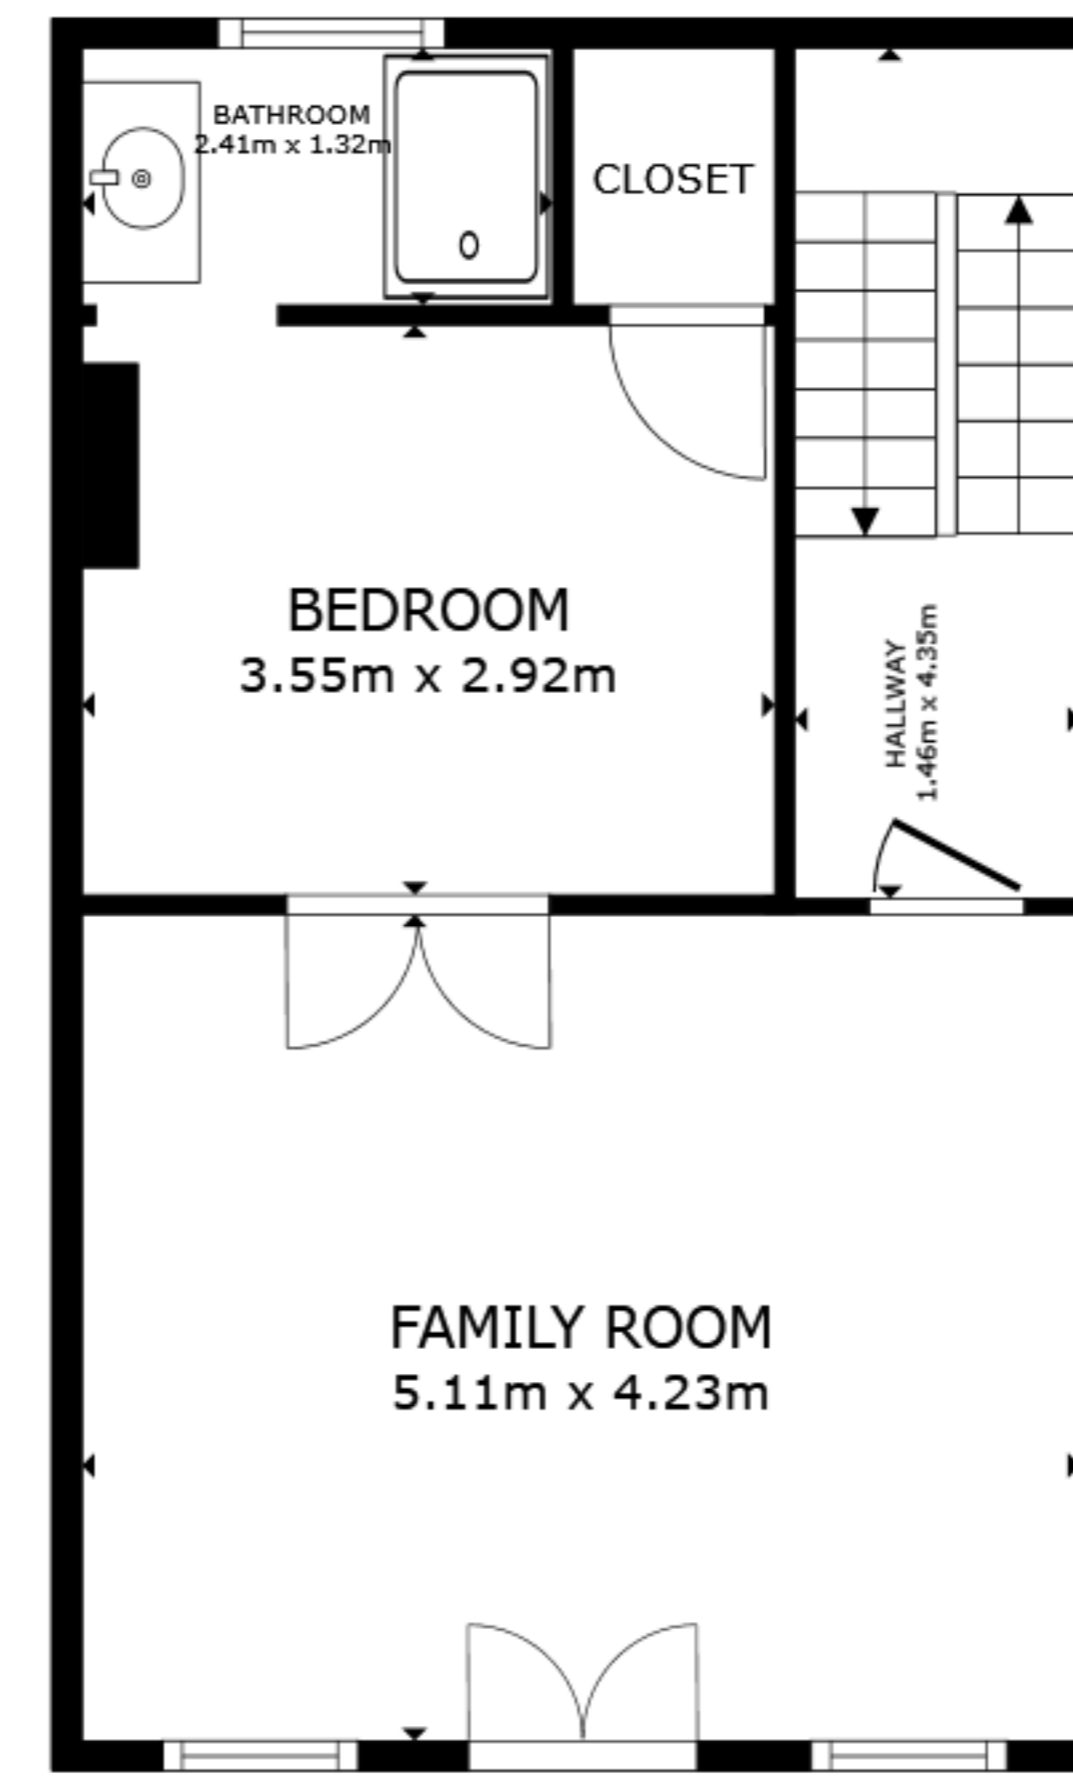

FLOOR 1

FLOOR 2

FLOOR 3

FLOOR 4

FLOOR 5

GROSS INTERNAL AREA  
 FLOOR 1 66.1 m<sup>2</sup> FLOOR 2 83.3 m<sup>2</sup> FLOOR 3 69.8 m<sup>2</sup> FLOOR 4 44.2 m<sup>2</sup> FLOOR 5 45.1 m<sup>2</sup>  
 EXCLUDED AREAS : PATIO 19.1 m<sup>2</sup>  
 TOTAL : 308.5 m<sup>2</sup>

SIZES AND DIMENSIONS ARE APPROXIMATE, ACTUAL MAY VARY.