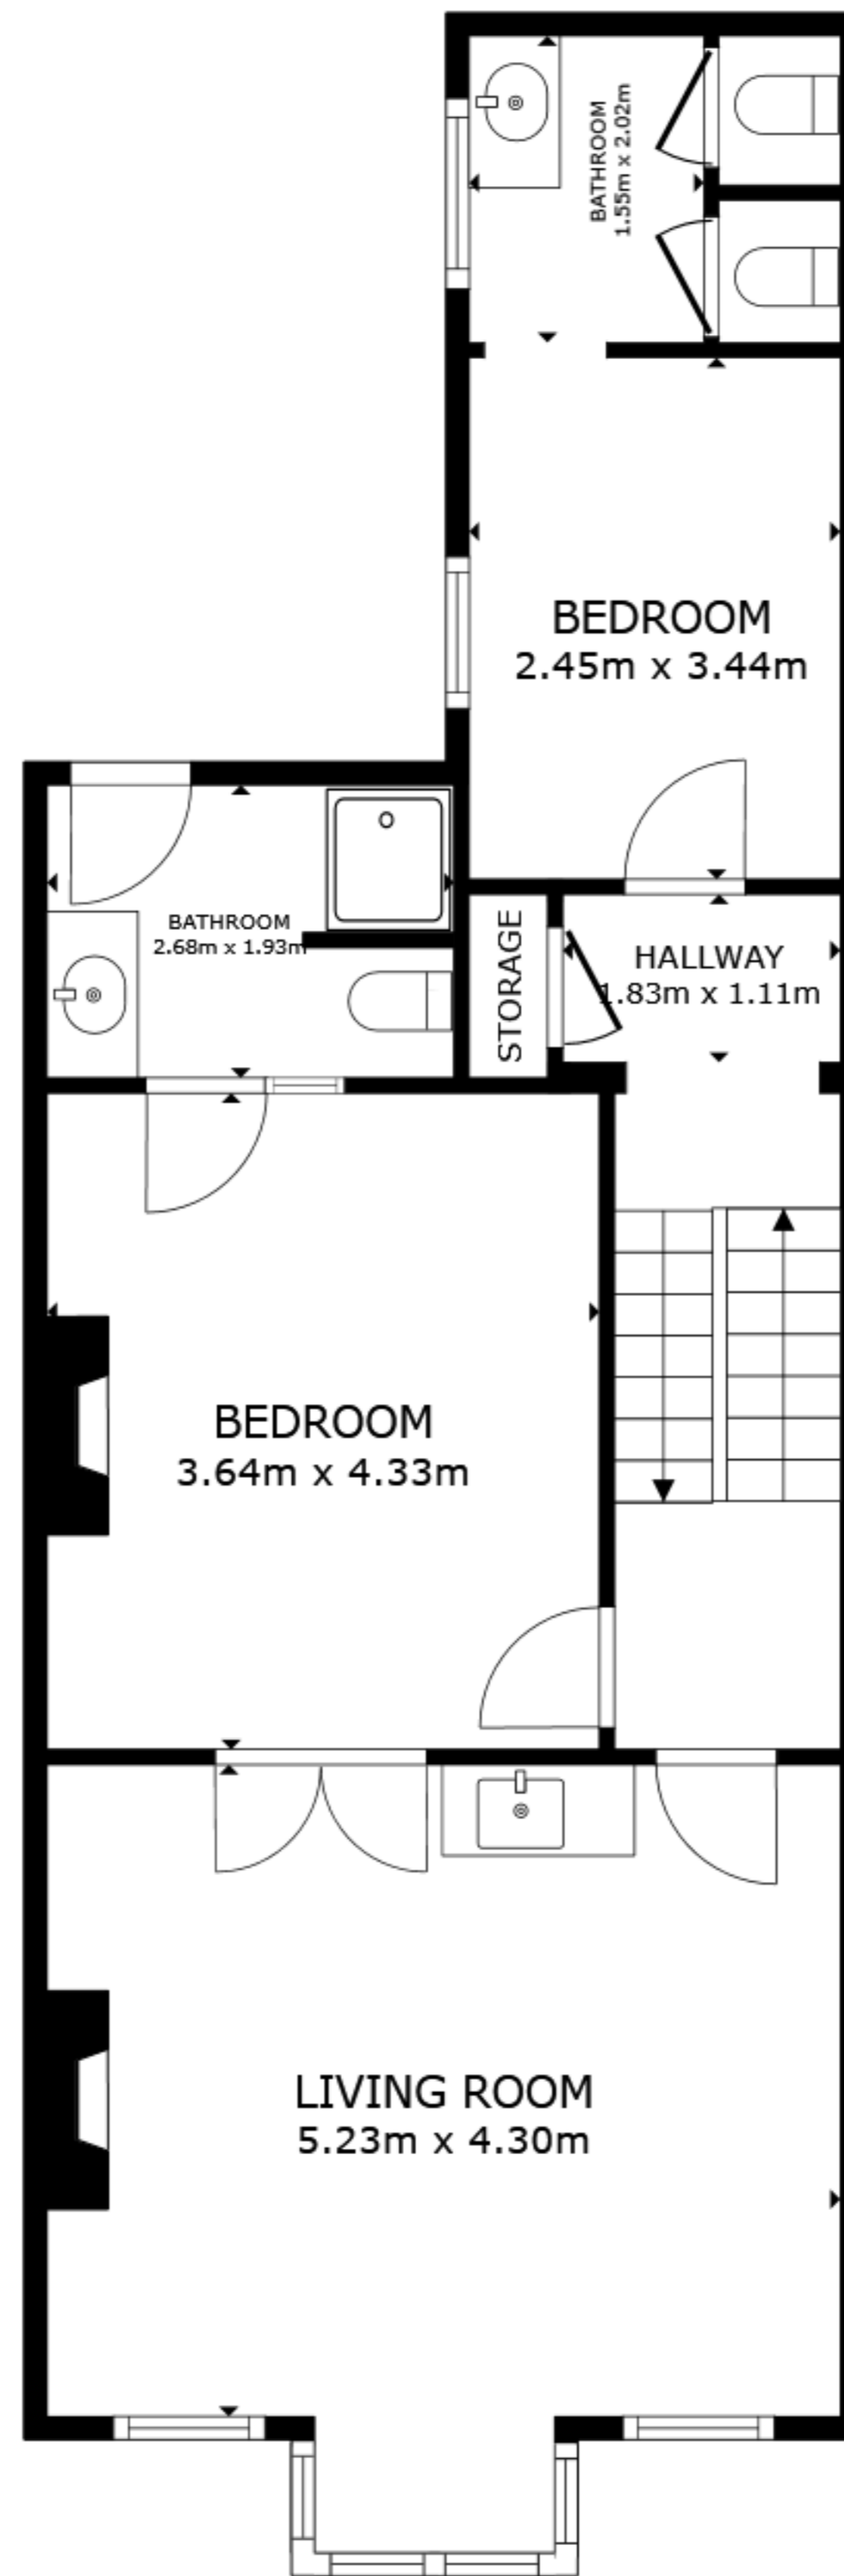

FLOOR 1

FLOOR 2

FLOOR 3

FLOOR 4

FLOOR 5

GROSS INTERNAL AREA  
 FLOOR 1 66.1 m<sup>2</sup> FLOOR 2 83.3 m<sup>2</sup> FLOOR 3 69.8 m<sup>2</sup> FLOOR 4 44.2 m<sup>2</sup> FLOOR 5 45.1 m<sup>2</sup>  
 EXCLUDED AREAS : PATIO 19.1 m<sup>2</sup>  
 TOTAL : 308.5 m<sup>2</sup>

SIZES AND DIMENSIONS ARE APPROXIMATE, ACTUAL MAY VARY.