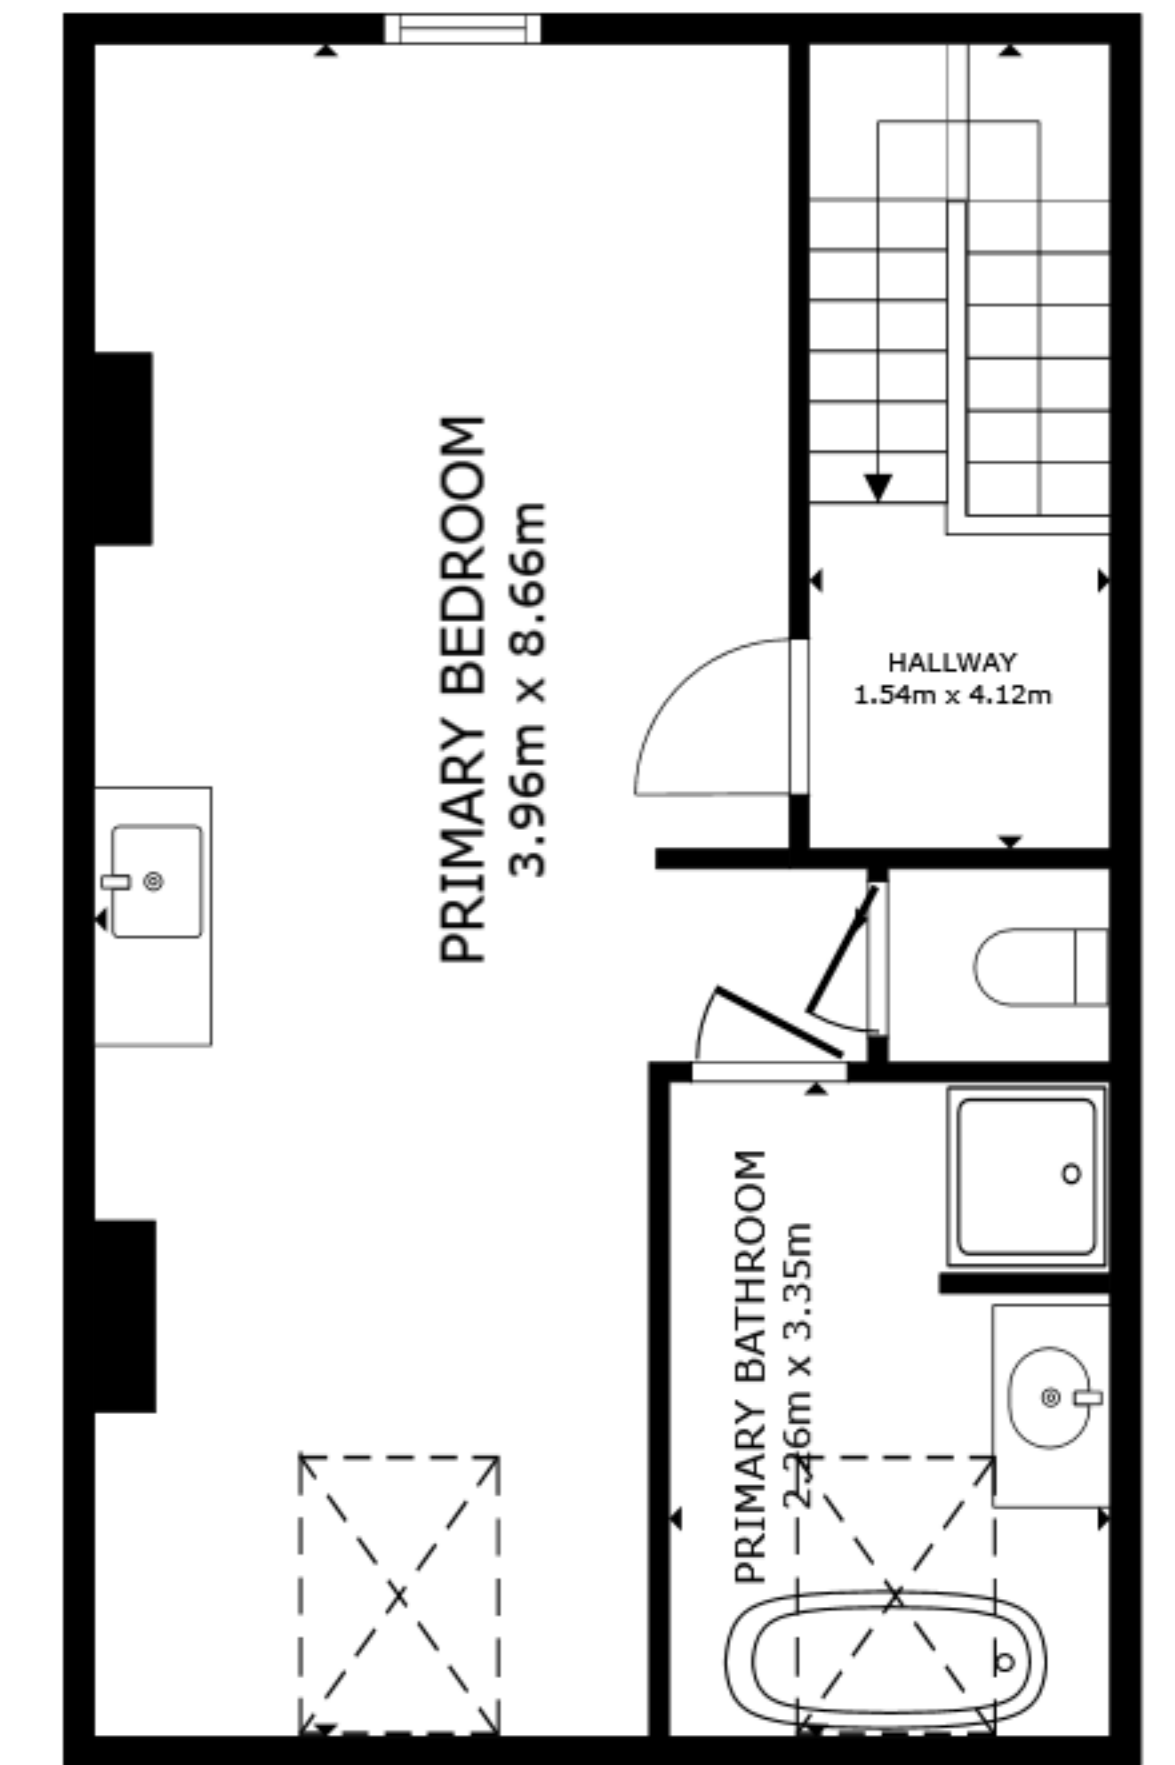

FLOOR 1

FLOOR 2

FLOOR 3

FLOOR 4

FLOOR 5

GROSS INTERNAL AREA  
 FLOOR 1 66.1 m<sup>2</sup> FLOOR 2 83.3 m<sup>2</sup> FLOOR 3 69.8 m<sup>2</sup> FLOOR 4 44.2 m<sup>2</sup> FLOOR 5 45.1 m<sup>2</sup>  
 EXCLUDED AREAS : PATIO 19.1 m<sup>2</sup>  
 TOTAL : 308.5 m<sup>2</sup>

SIZES AND DIMENSIONS ARE APPROXIMATE, ACTUAL MAY VARY.