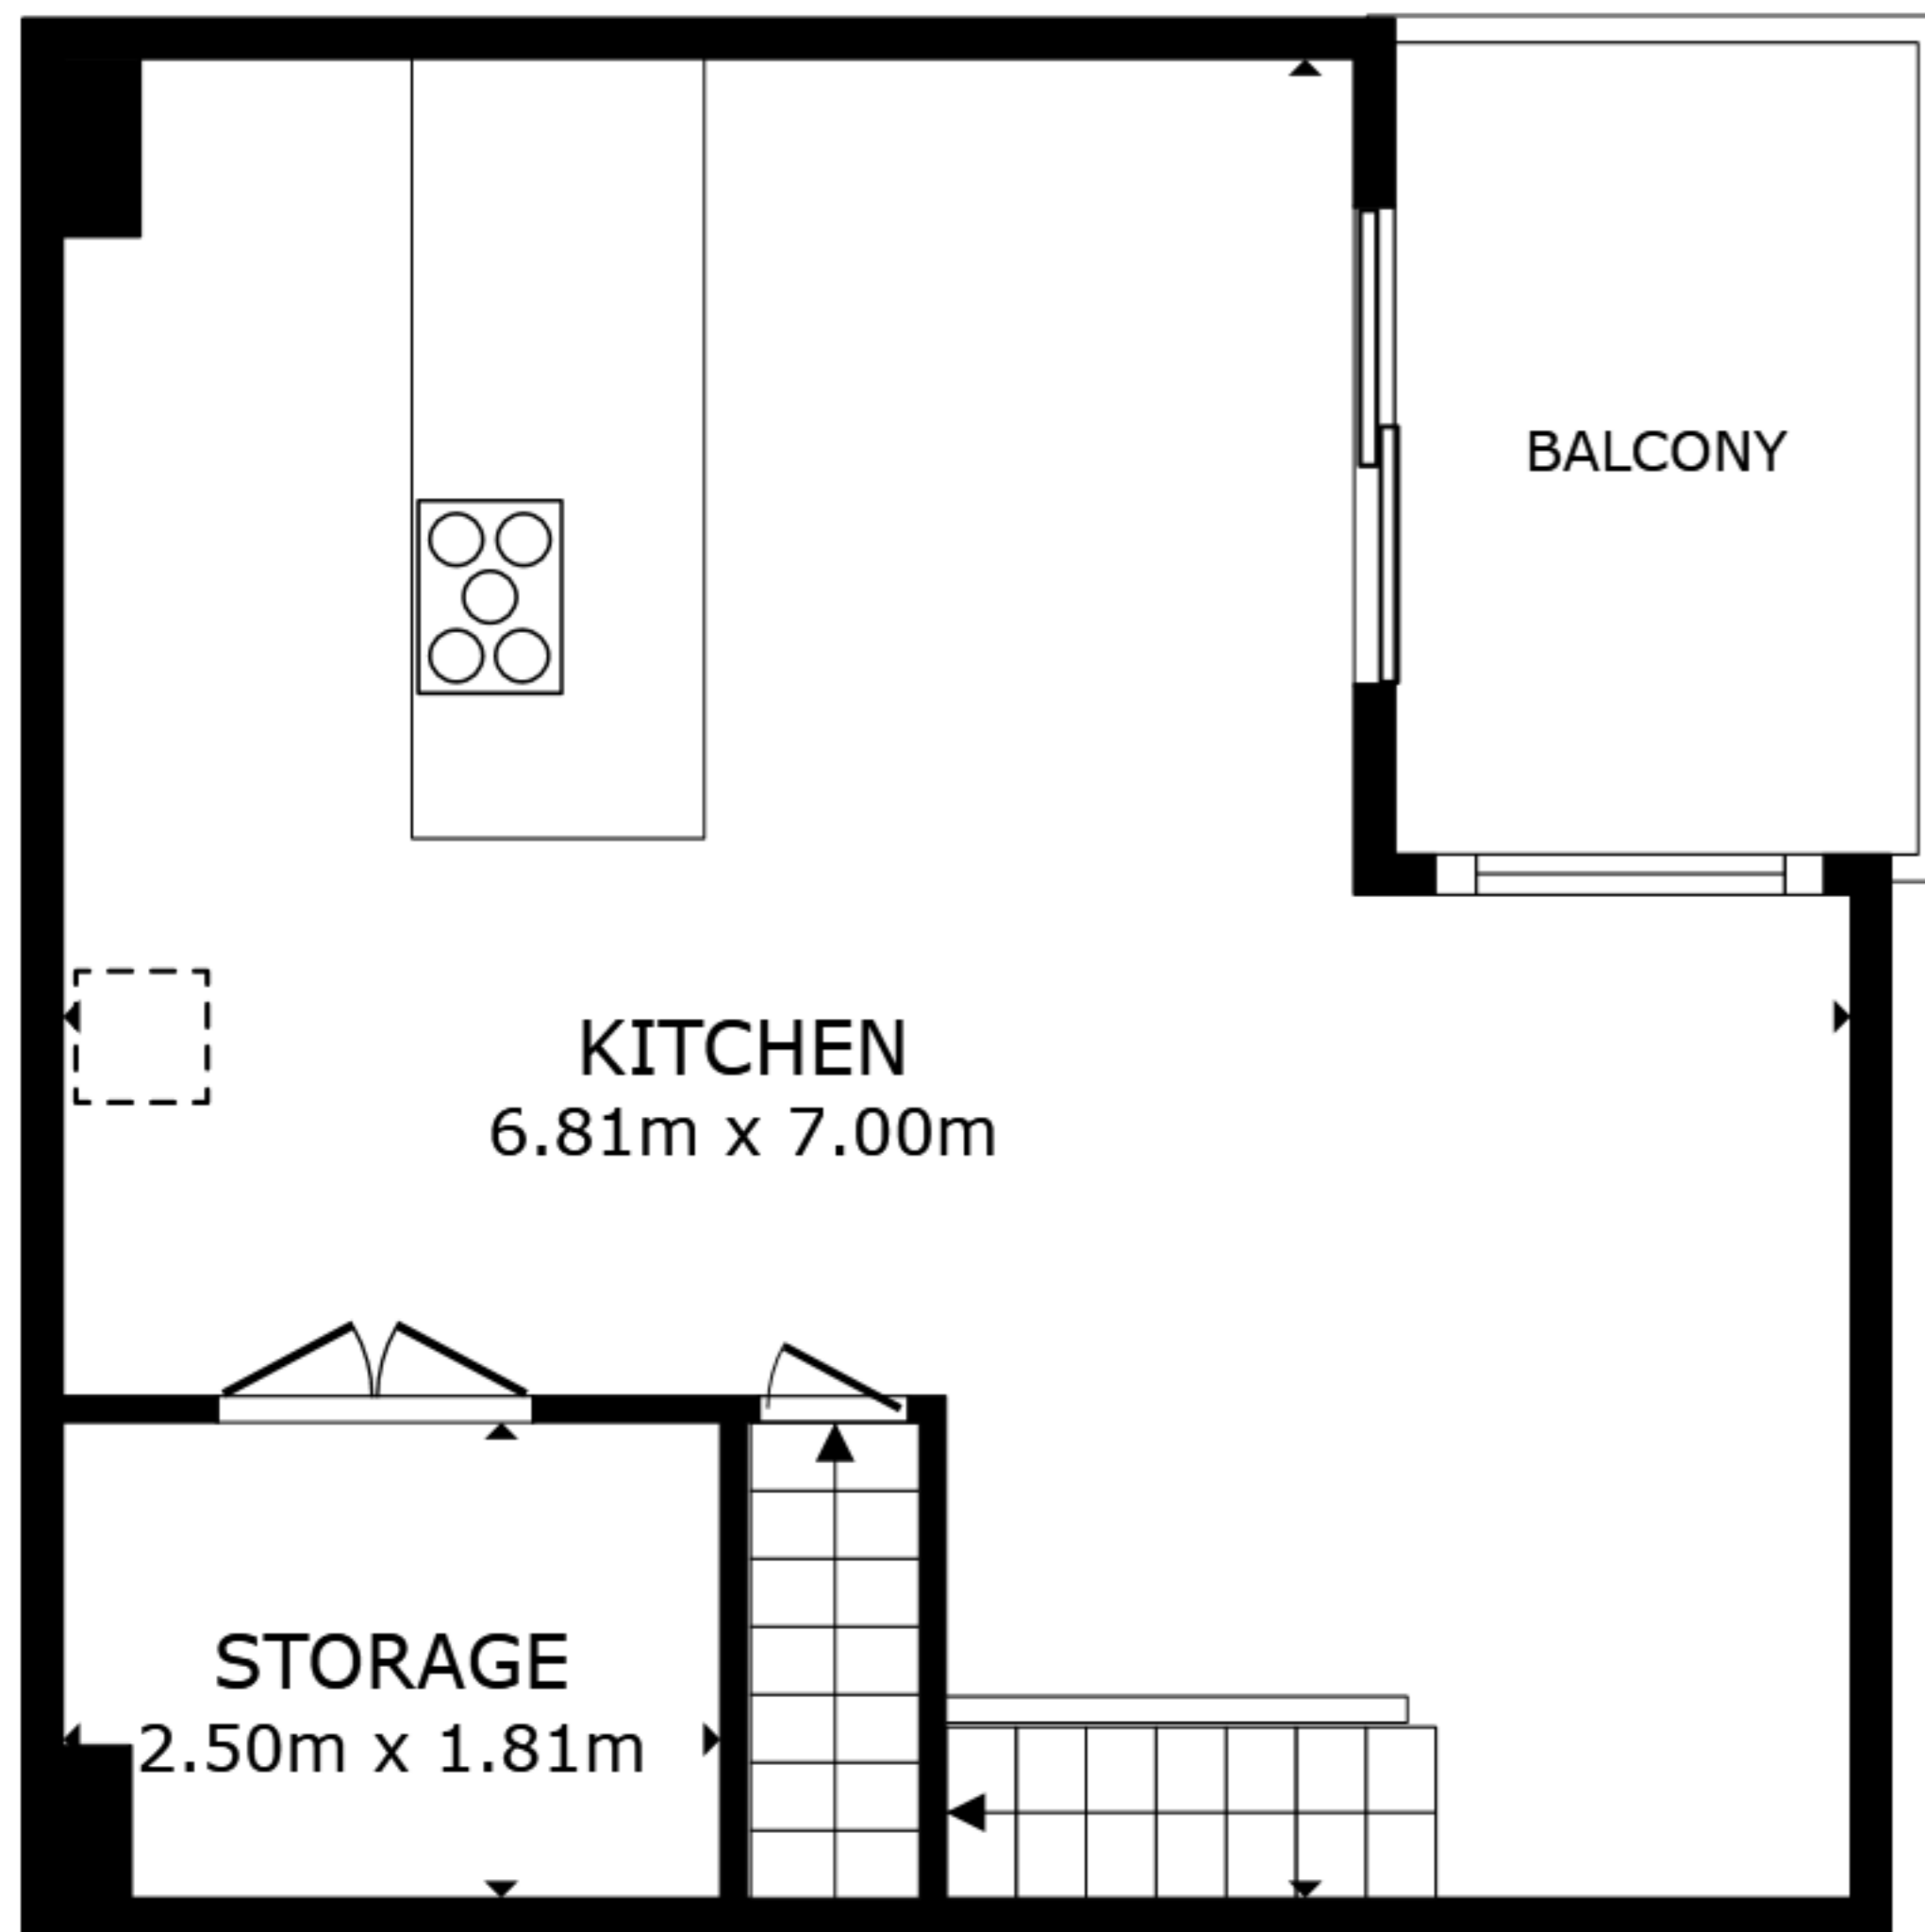

FLOOR 1

FLOOR 2

FLOOR 3

FLOOR 4

GROSS INTERNAL AREA
 FLOOR 1 6.4 m² FLOOR 2 49.0 m² FLOOR 3 41.6 m² FLOOR 4 46.9 m²
 EXCLUDED AREAS : BALCONY 6.2 m² BALCONY 3.2 m²
 TOTAL : 143.9 m²
 SIZES AND DIMENSIONS ARE APPROXIMATE, ACTUAL MAY VARY.