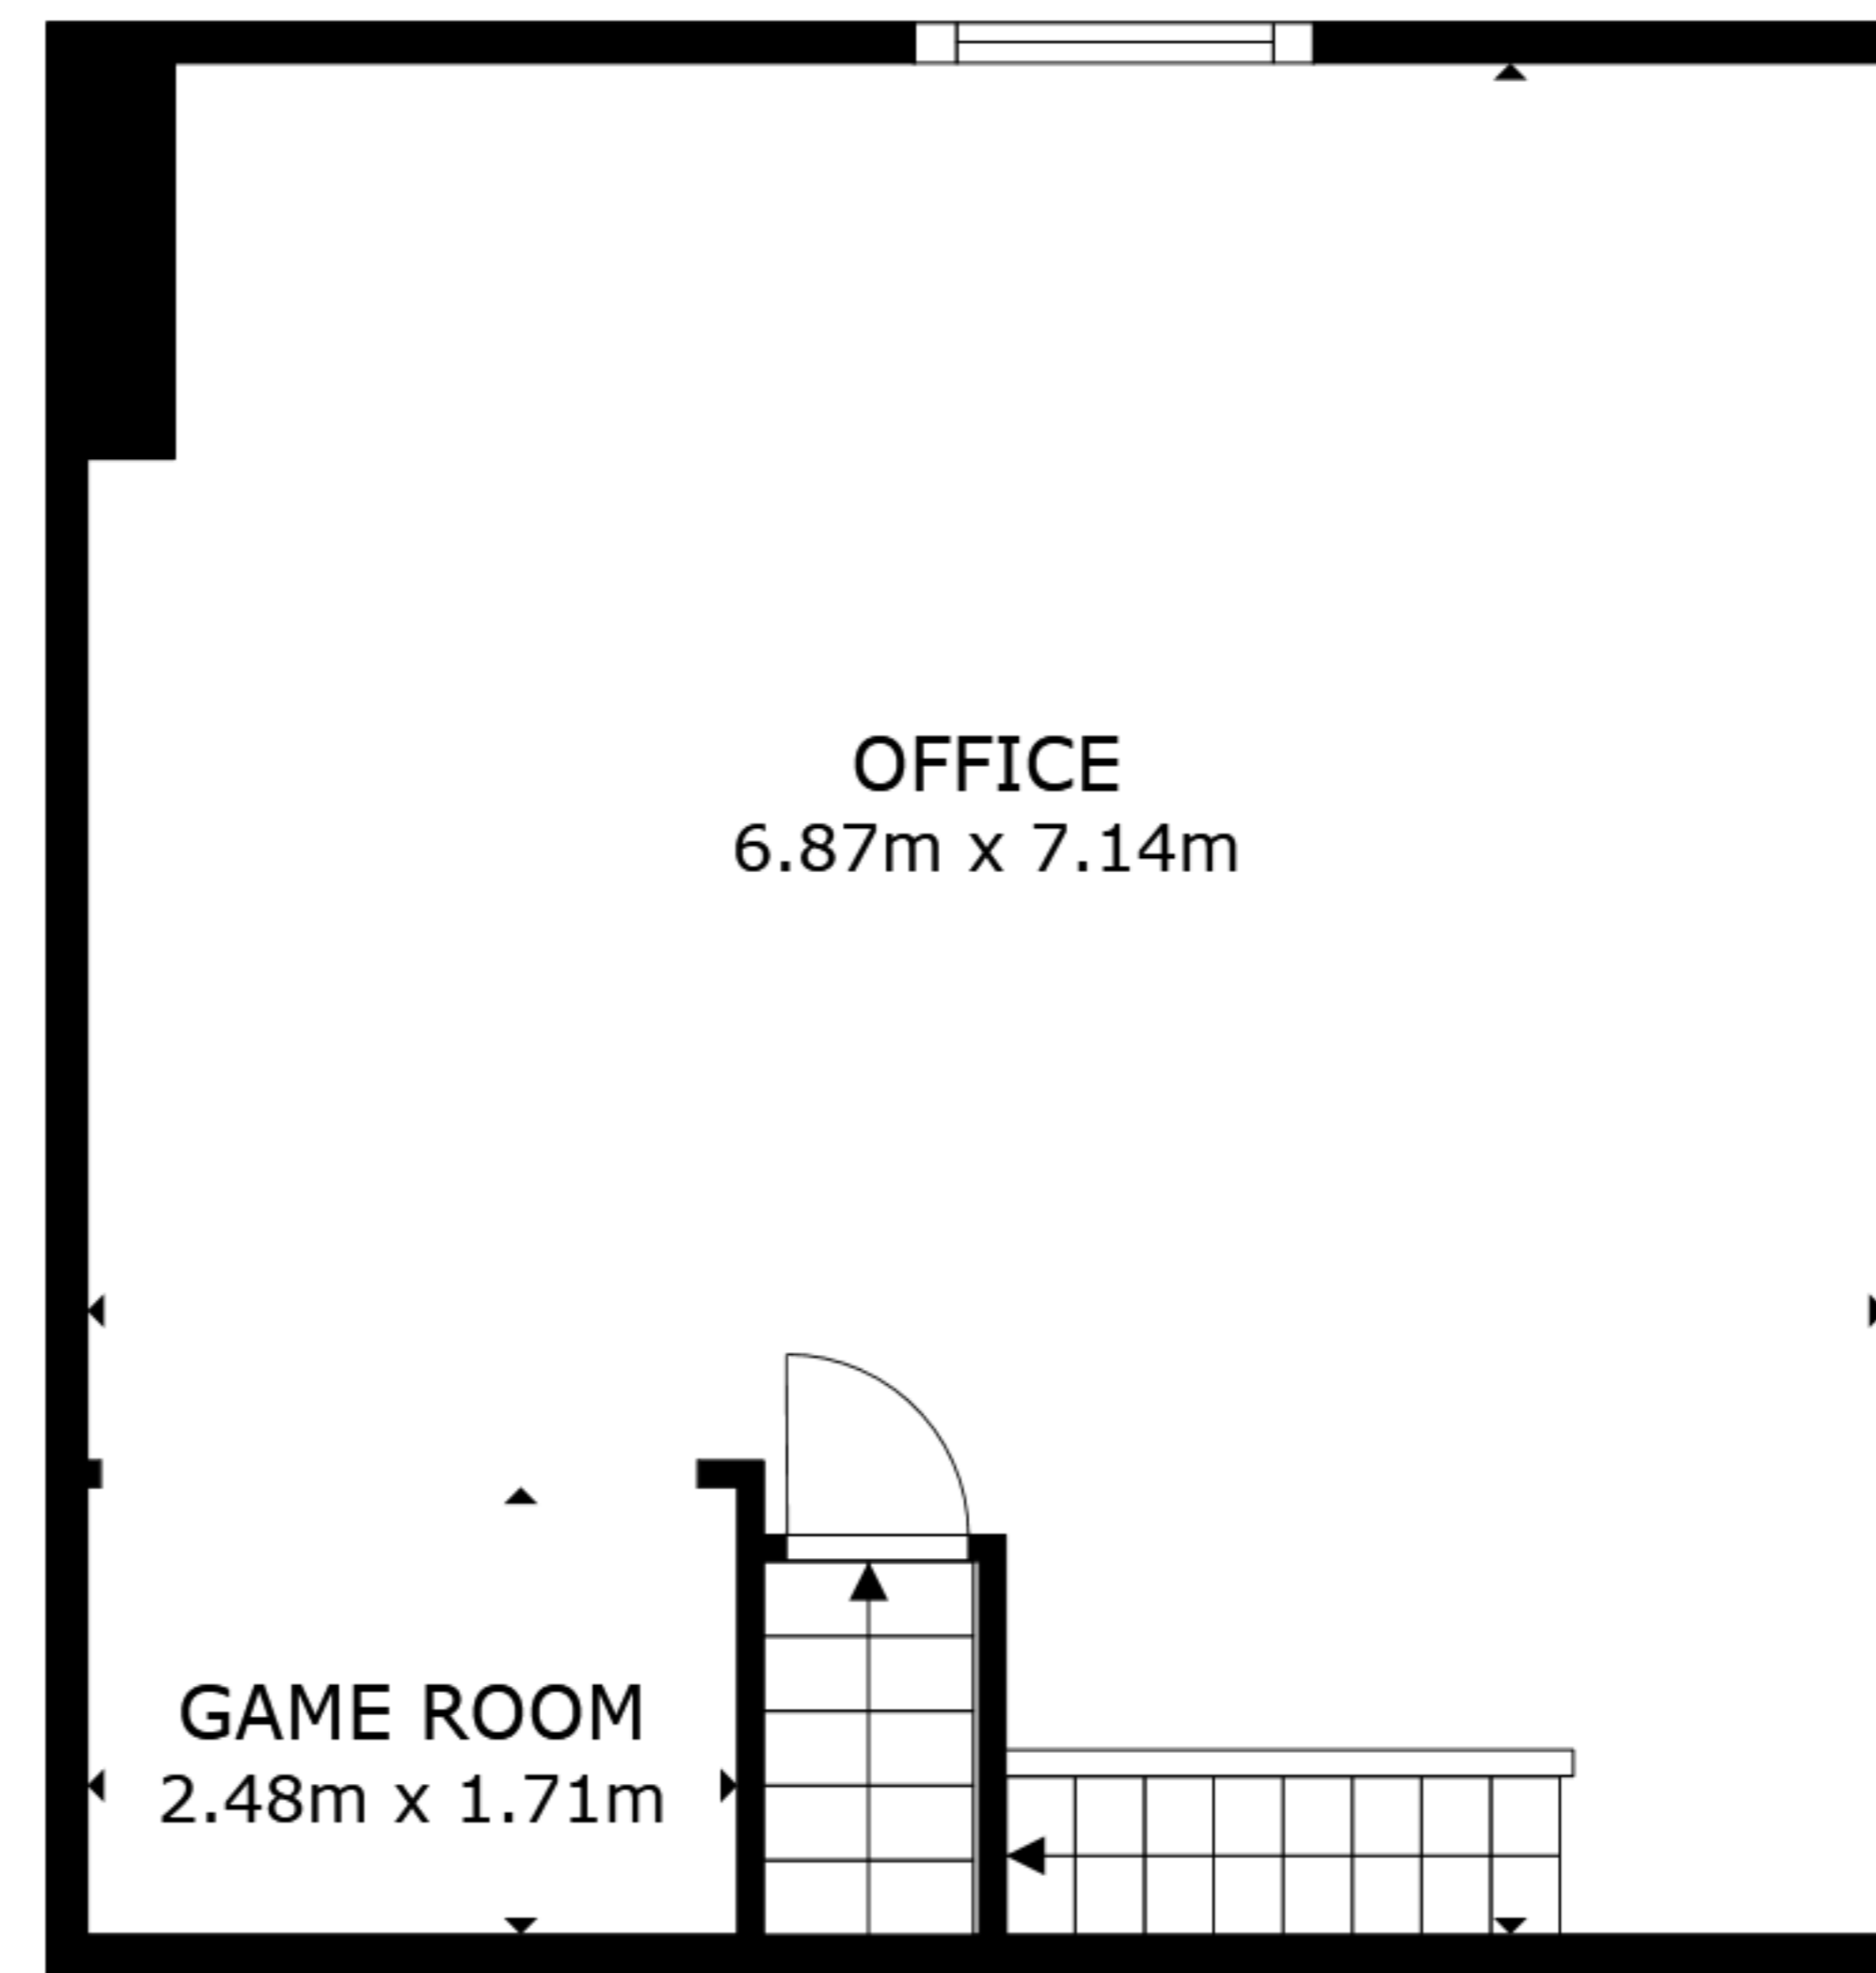

FLOOR 1

FLOOR 2

FLOOR 3

FLOOR 4

GROSS INTERNAL AREA
 FLOOR 1 6.4 m² FLOOR 2 49.0 m² FLOOR 3 41.6 m² FLOOR 4 46.9 m²
 EXCLUDED AREAS : BALCONY 6.2 m² BALCONY 3.2 m²
 TOTAL : 143.9 m²
 SIZES AND DIMENSIONS ARE APPROXIMATE, ACTUAL MAY VARY.